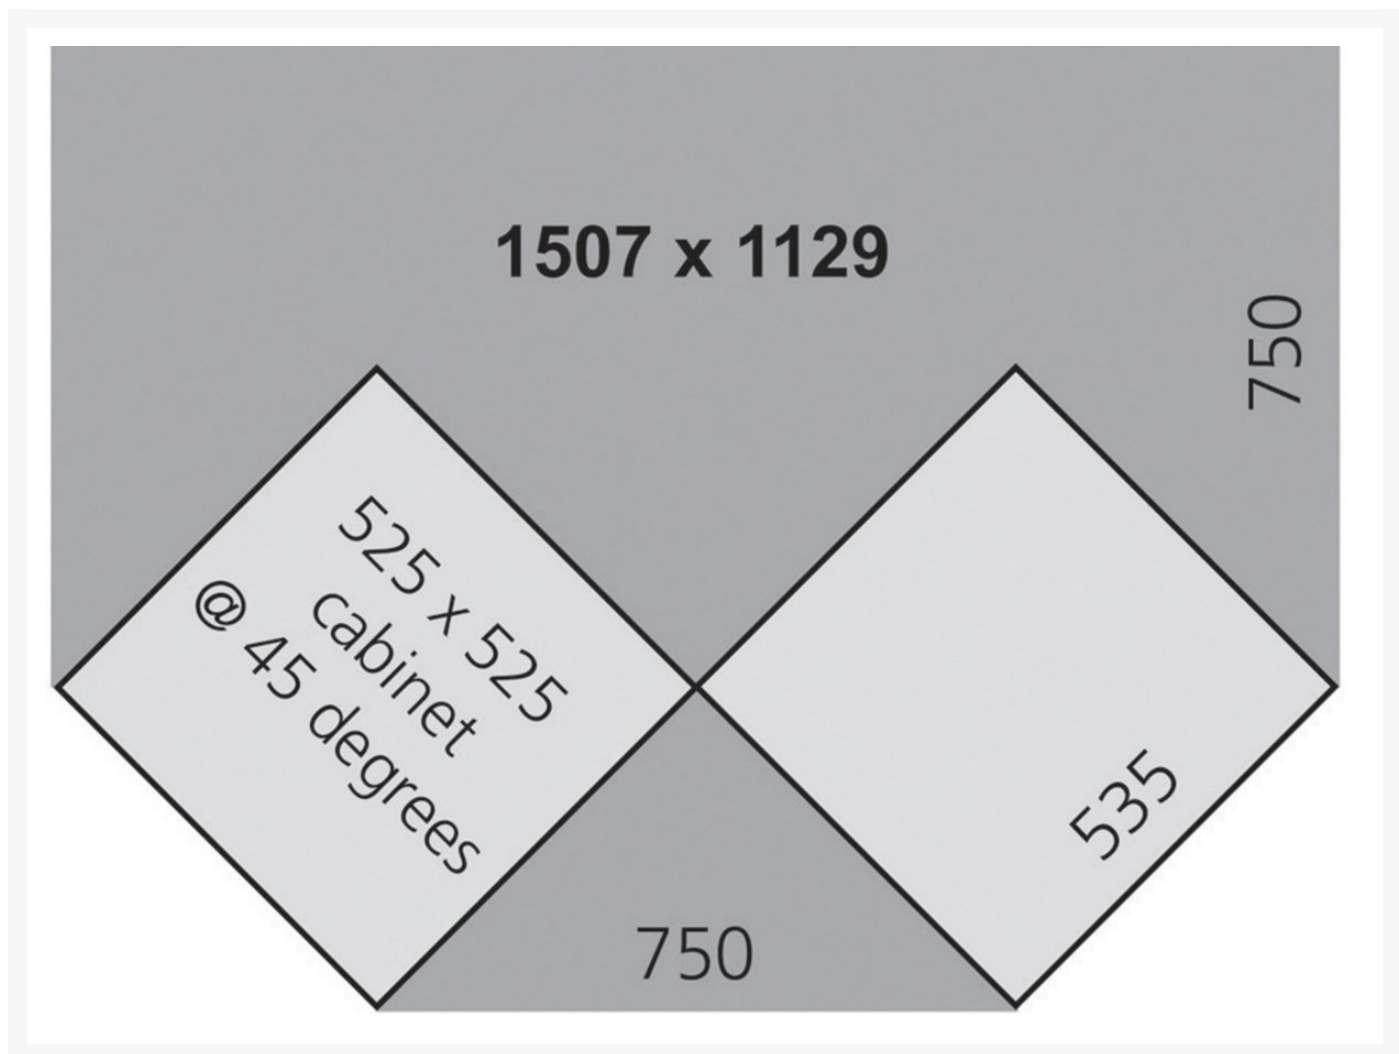

## 41201068.15V - cubio 'T' worktop

### Short Description

cubio 'T' worktop lino  
WxDxH: 1507x1129x40mm grey

## Additional Information

Width	1507
Depth	1129
Height	40
Customs tariff number	44189990
Product material	Lino
Product surface	Lino