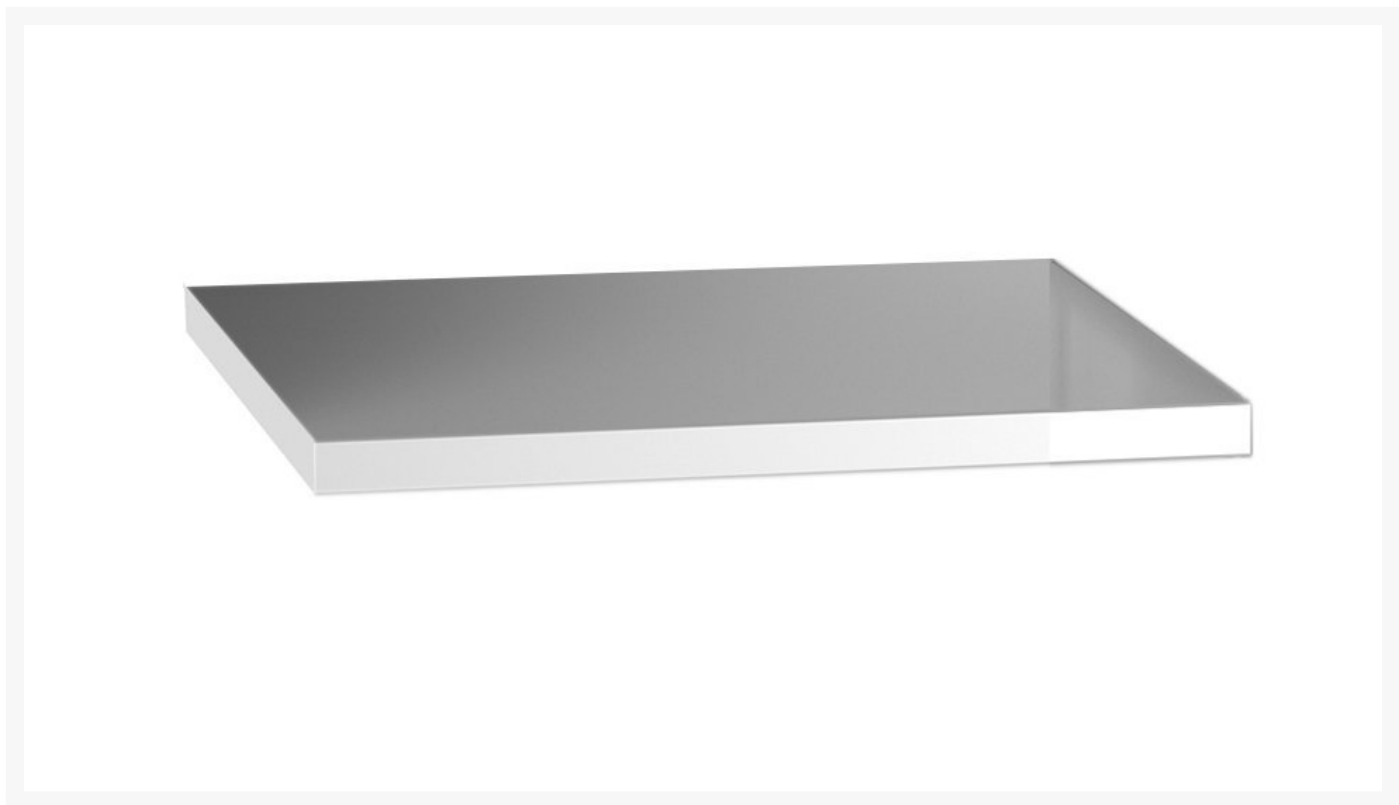

## 16926913.51 - verso shelf kit

### Short Description

---

verso shelf kit for cupboard -  
WxD: 800x350mm galvanised steel

## Additional Information

---

Width	800
Depth	312
Height	25
Customs tariff number	94032080
Product material	Sheet steel
Product surface	Galvanised
Shelf Load Capacity	75kg