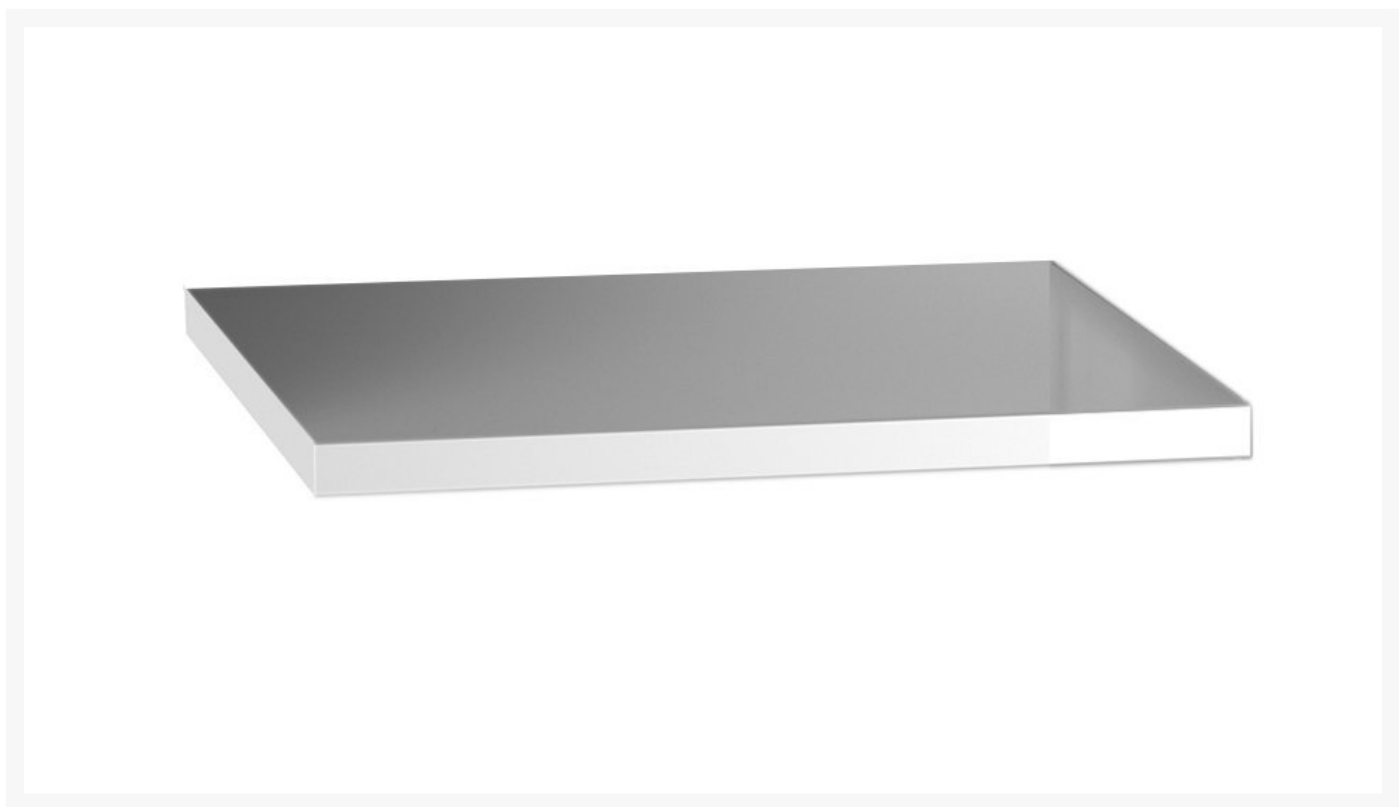

16926915.51 - verso shelf kit

Short Description

verso shelf kit for cupboard -
WxD: 800x550mm galvanised steel

Product Images

Additional Information

Width	800
Depth	512
Height	25
Customs tariff number	94032080
Product material	Sheet steel
Product surface	Galvanised
Shelf Type	Full Depth
Shelf Material	Steel
Shelf Load Capacity	75kg