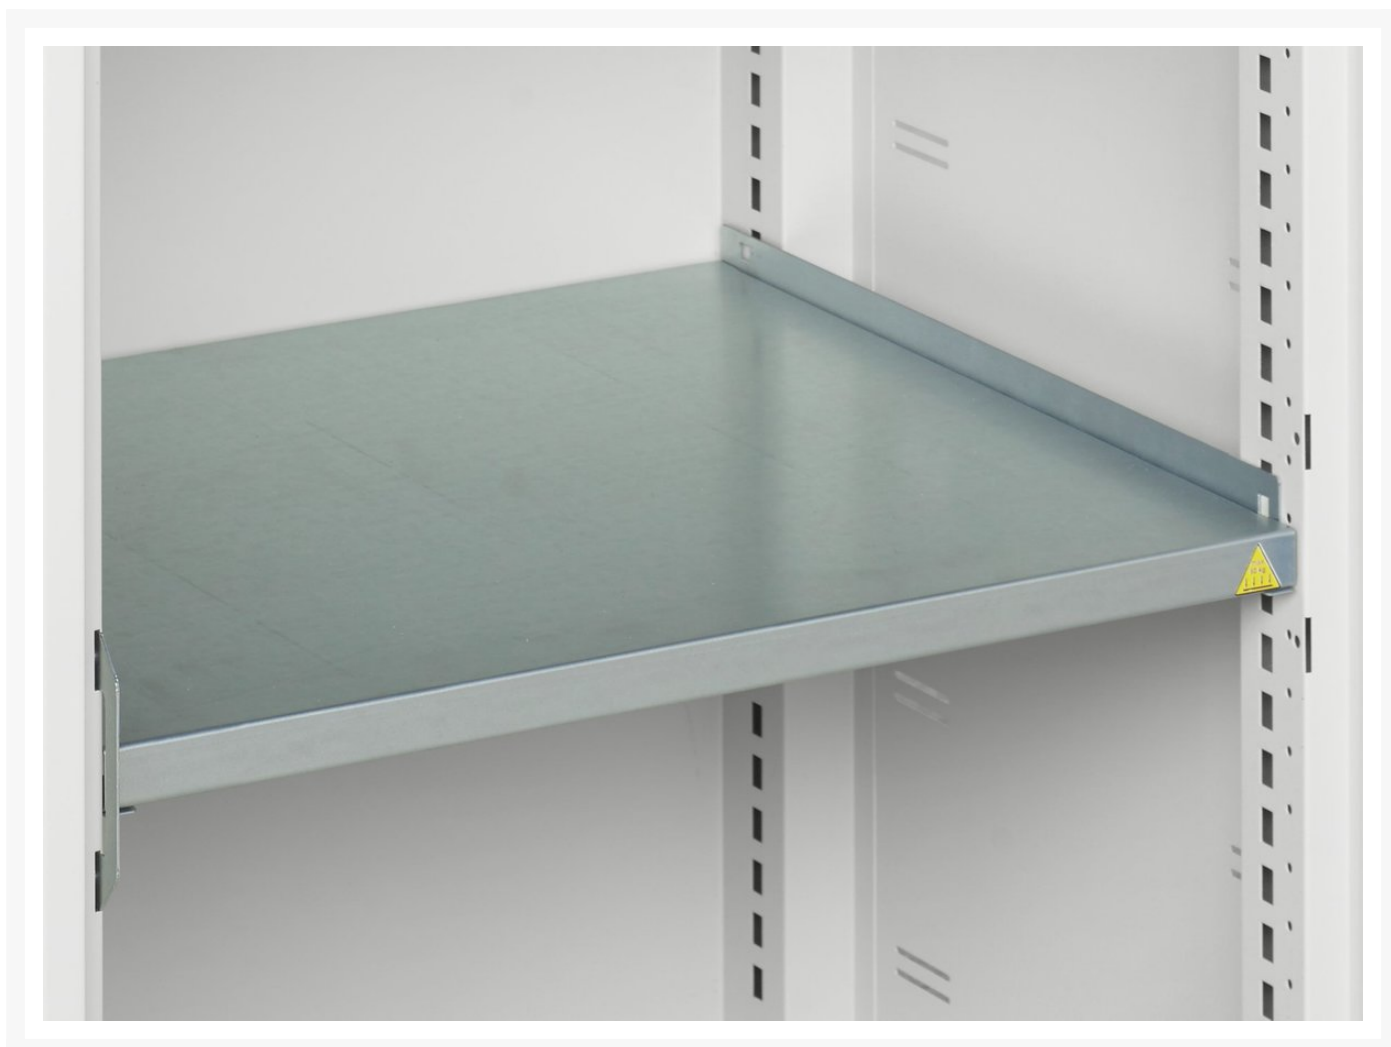

16926916.51 - verso shelf kit

Short Description

verso shelf kit for cupboard -
WxD: 1050x350mm galvanised steel

Product Images

Additional Information

Width	1050
Depth	312
Height	25
Customs tariff number	94032080
Product material	Sheet steel
Product surface	Galvanised
Shelf Type	Full Depth
Shelf Material	Steel
Shelf Load Capacity	75kg