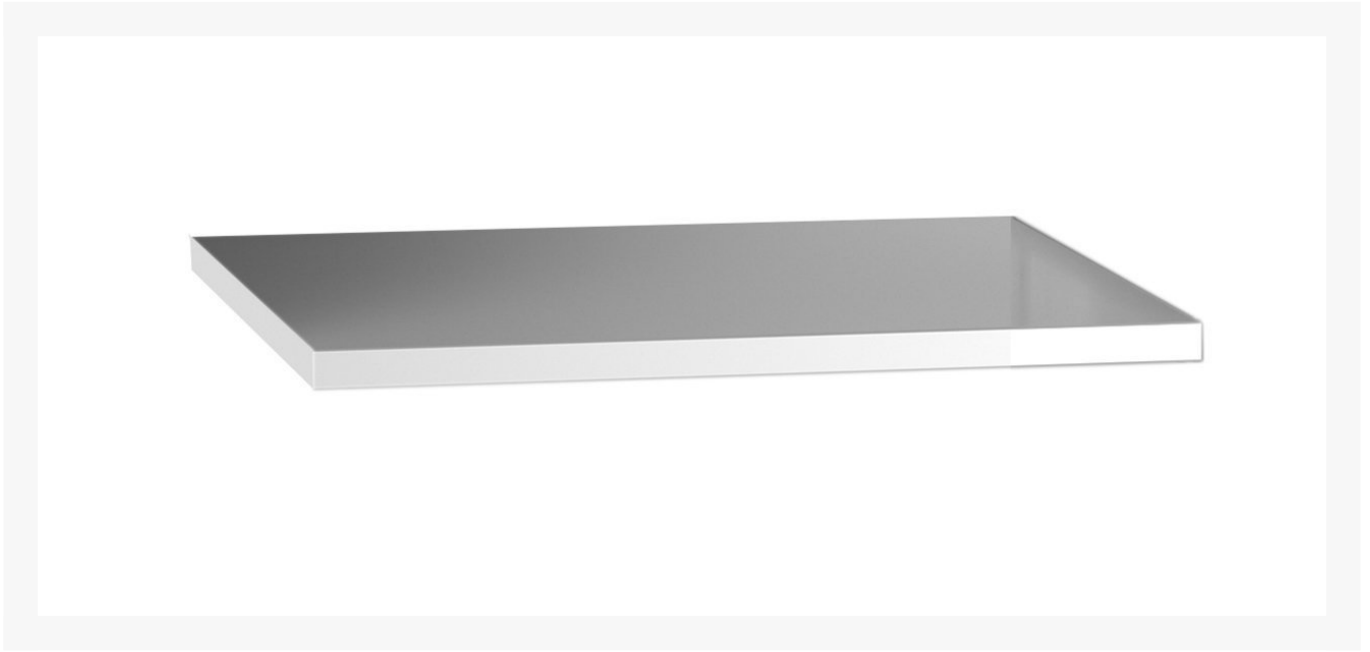

16926918.51 - verso shelf kit

Short Description

verso shelf kit for cupboard -
WxD: 1050x550mm galvanised steel

Product Images

Additional Information

Width	1050
Depth	512
Height	25
Customs tariff number	94032080
Product material	Sheet steel
Product surface	Galvanised
Shelf Type	Full Depth
Shelf Material	Steel
Shelf Load Capacity	75kg