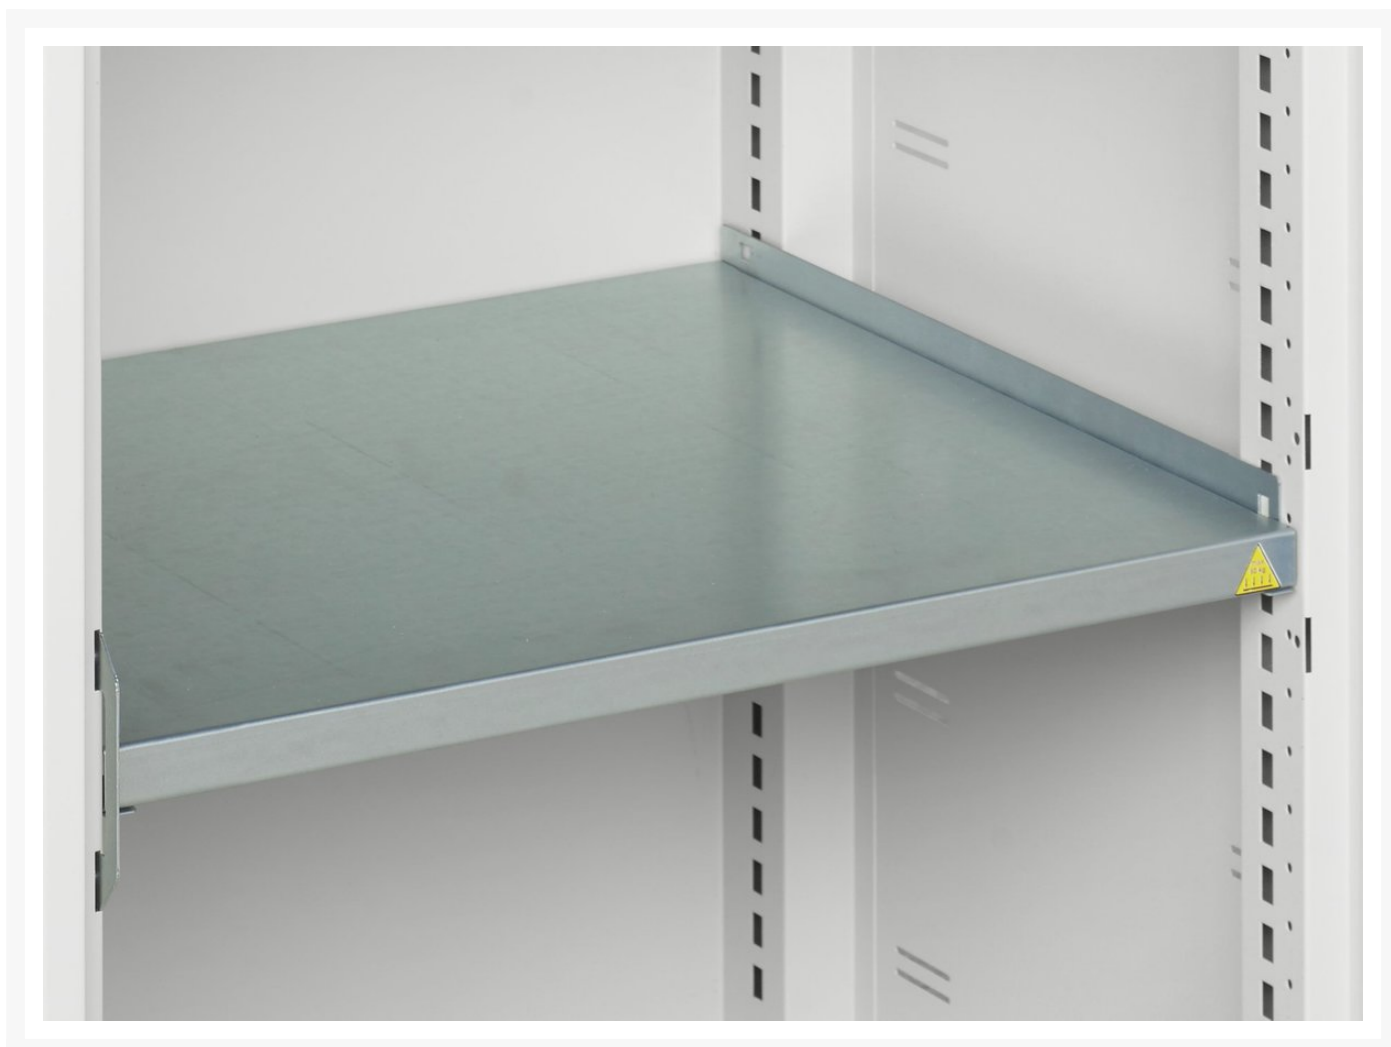

16926918.51 - verso shelf kit

Short Description

verso shelf kit for cupboard -
WxD: 1050x550mm galvanised steel

Product Images

Additional Information

Width	1050
Depth	512
Height	25
Customs tariff number	94032080
Product material	Sheet steel
Product surface	Galvanised
Shelf Type	Full Depth
Shelf Material	Steel
Shelf Load Capacity	75kg