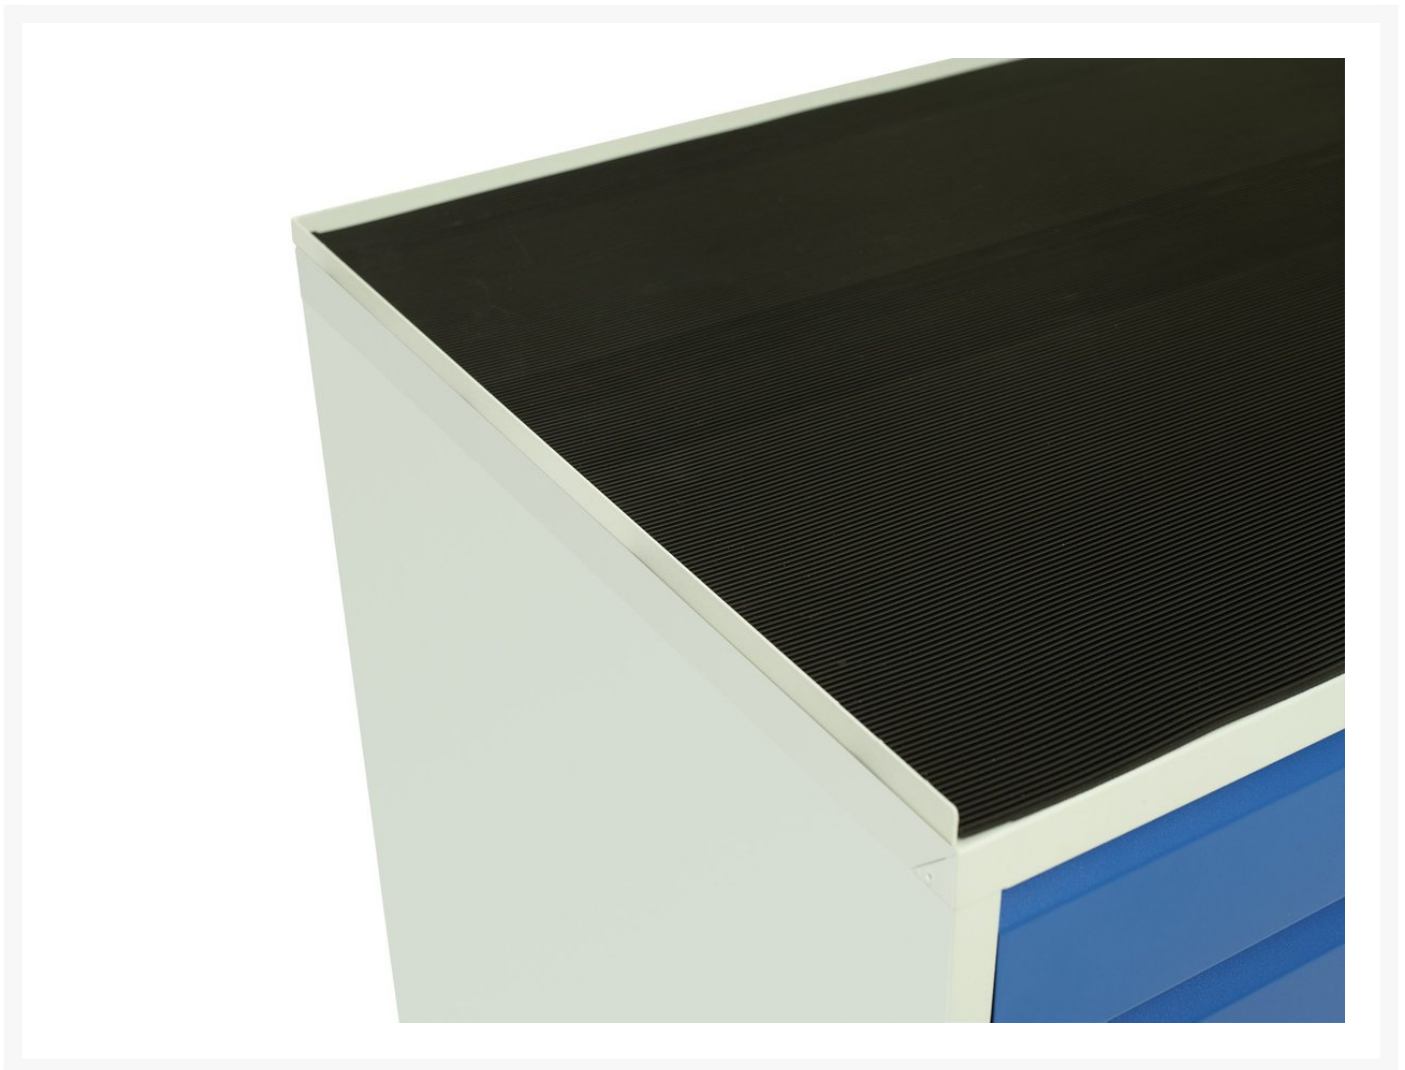

16926931.16 - verso top tray kit

Short Description

verso top tray kit with inlaid matting
WxD: 800x550mm RAL 7035

Product Images

Additional Information

Width	800
Depth	550
Height	15
Customs tariff number	94032080
Colour	Light grey
RAL colour	RAL7035
Product material	Sheet steel
Product surface	Powder coated