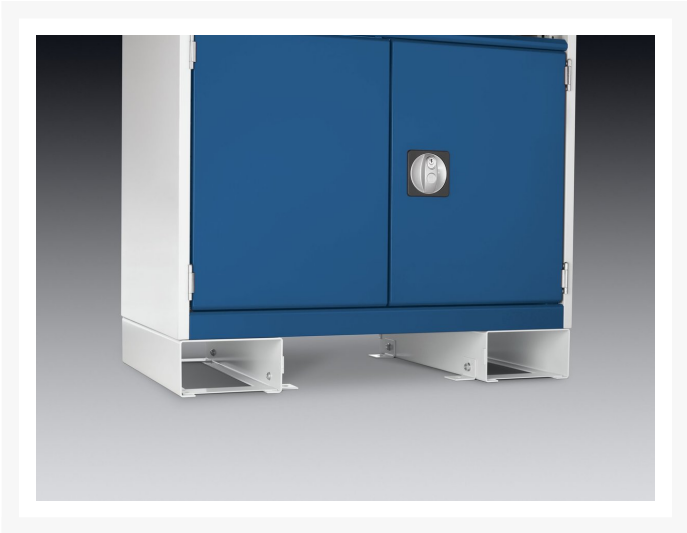

# 41430004.16V - cubio fork lift channel kit

## Short Description

cubio fork lift channel kit with faceplate  
WxDxH: 650x525x100mm RAL 7035

## Additional Information

---

Width	525
Depth	525
Height	100
Customs tariff number	94032080
Colour	Light grey
RAL colour	RAL7035
Product material	Sheet steel
Product surface	Powder coated