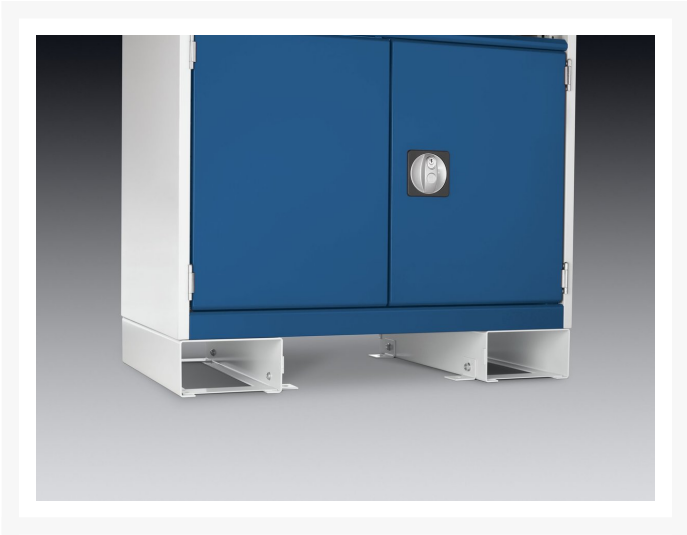

41430008.16V - cubio fork lift channel kit

Short Description

cubio fork lift channel kit with faceplate
WxDxH: 650x650x100mm RAL 7035

Product Images

Additional Information

Width	650
Depth	650
Height	100
Customs tariff number	94032080
Colour	Light grey
RAL colour	RAL7035
Product material	Sheet steel
Product surface	Powder coated