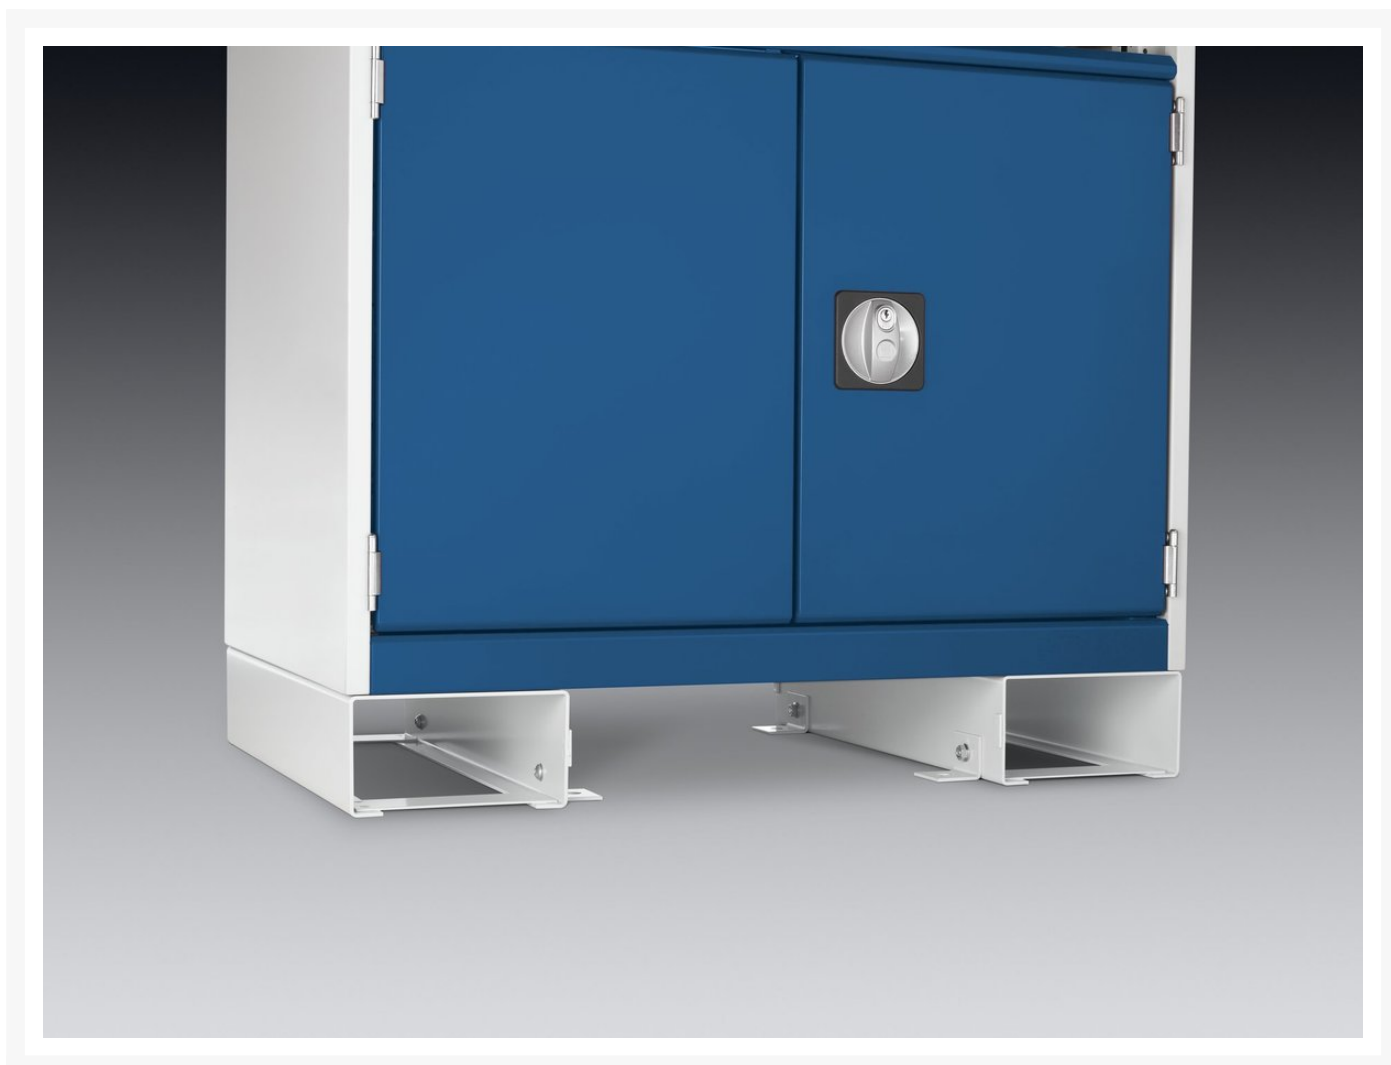

# 41430012.16V - cubio fork lift channel kit

## Short Description

cubio fork lift channel kit with faceplate  
WxDxH: 650x750x100mm RAL 7035

## Additional Information

Width	650
Depth	750
Height	100
Customs tariff number	94032080
Colour	Light grey
RAL colour	RAL7035
Product material	Sheet steel
Product surface	Powder coated