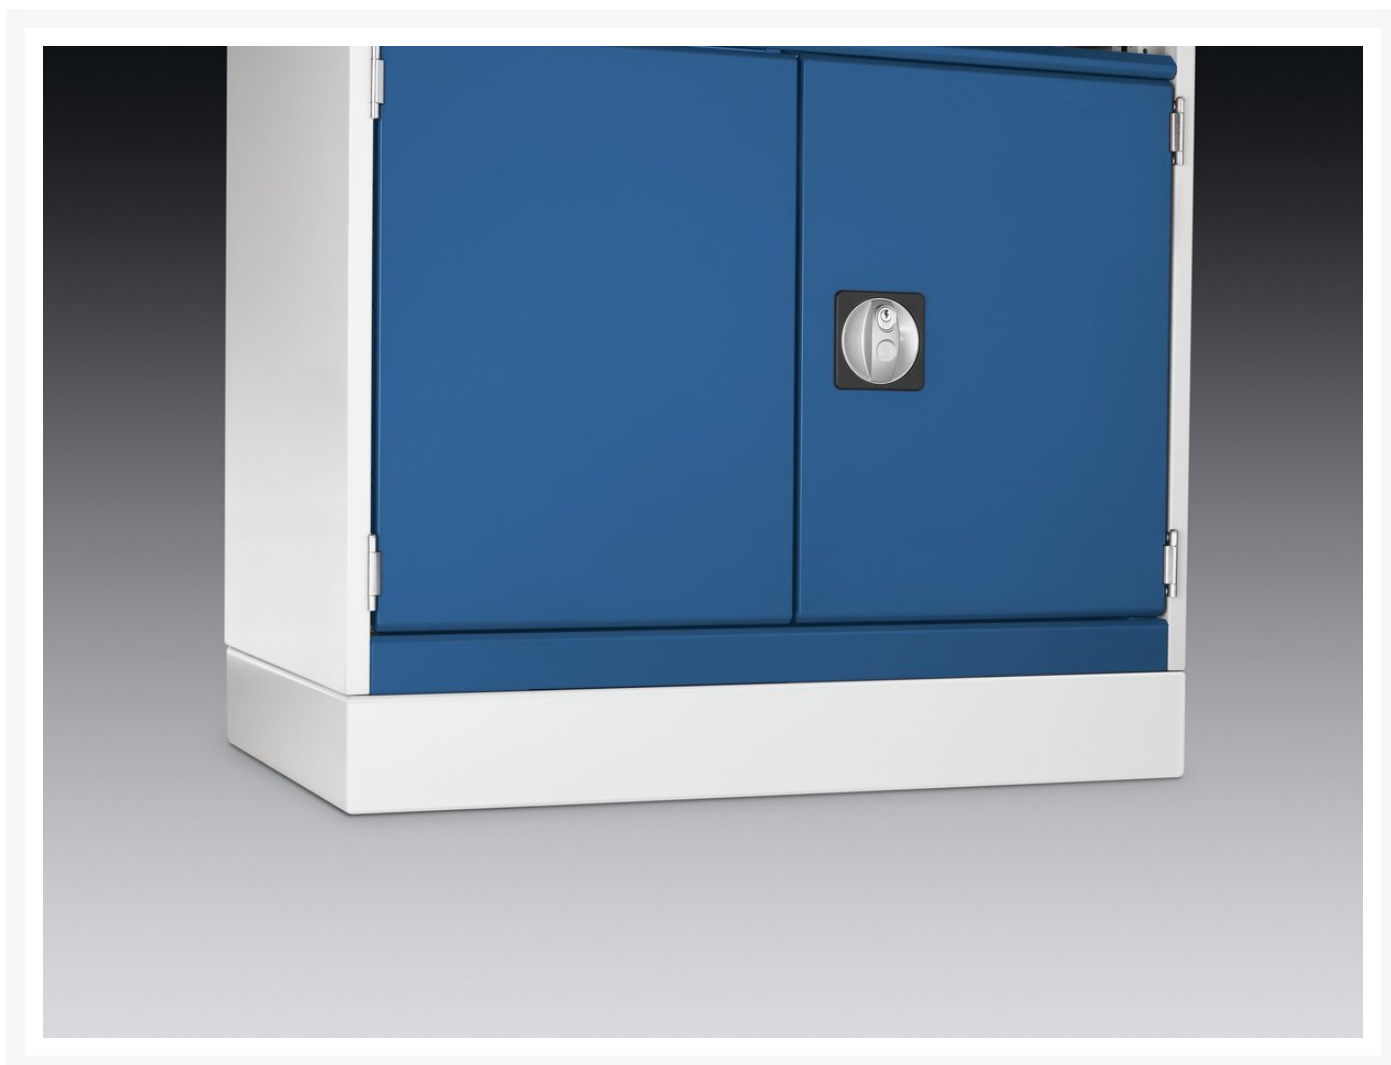

41430022.16V - cubio base plinth

Short Description

cubio base plinth

WxDxH: 525x650x50mm RAL 7035

Product Images

Additional Information

Width	525
Depth	650
Height	50
Customs tariff number	94032080
Colour	Light grey
RAL colour	RAL7035
Product material	Sheet steel
Product surface	Powder coated