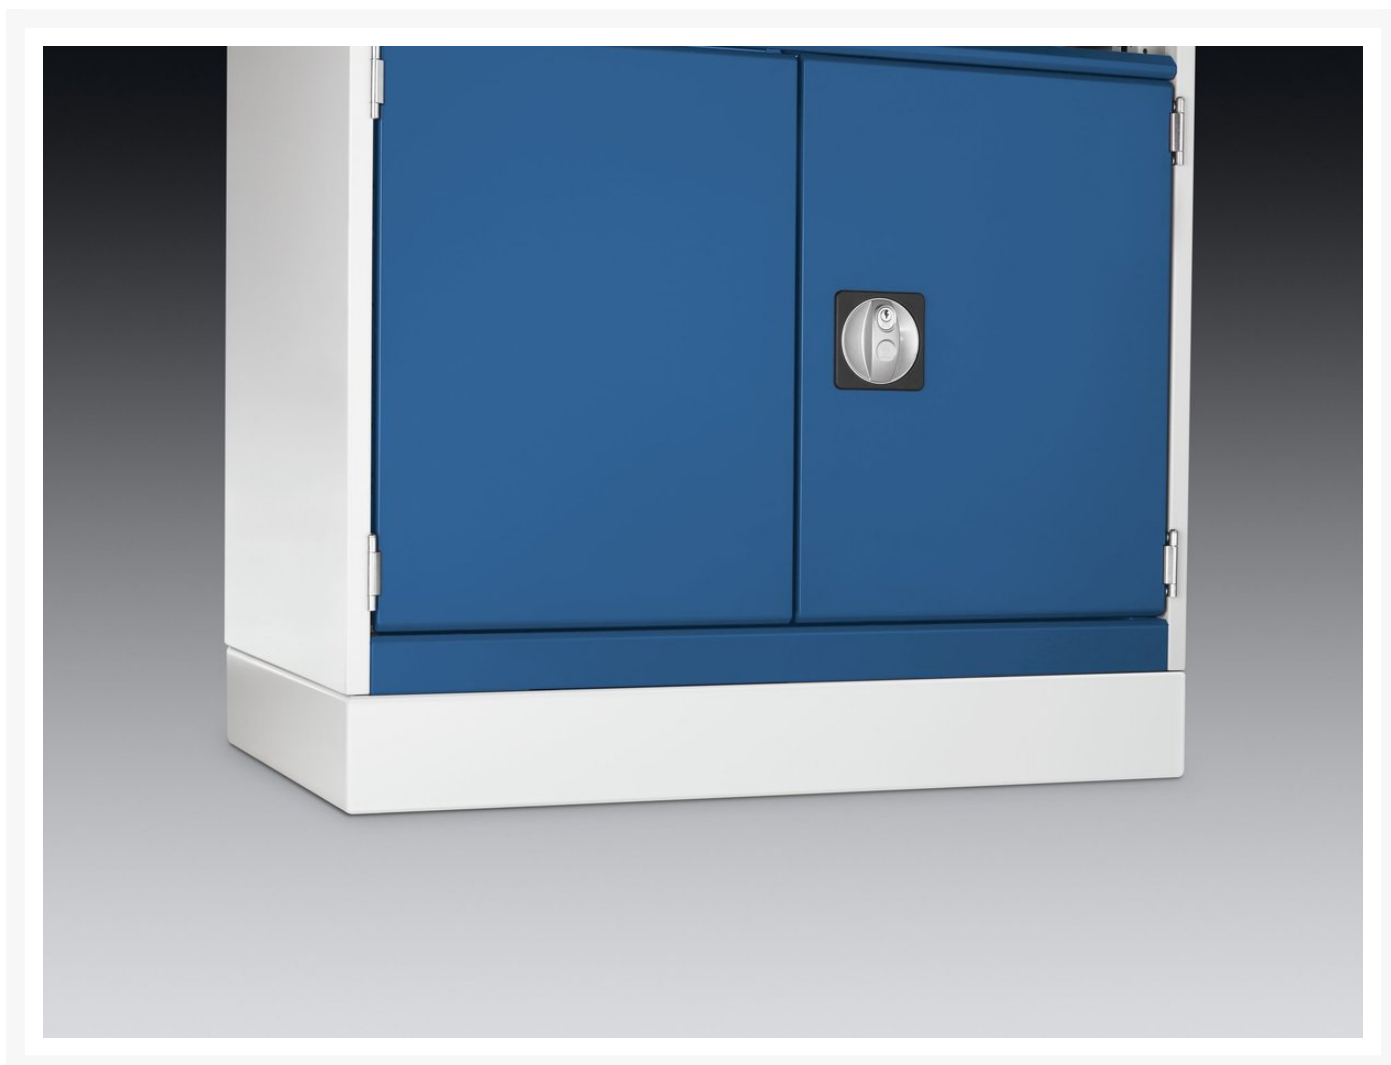

41430025.16V - cubio base plinth

Short Description

cubio base plinth

WxDxH: 650x525x50mm RAL 7035

Product Images

Additional Information

Width	650
Depth	525
Height	50
Customs tariff number	94032080
Colour	Light grey
RAL colour	RAL7035
Product material	Sheet steel
Product surface	Powder coated