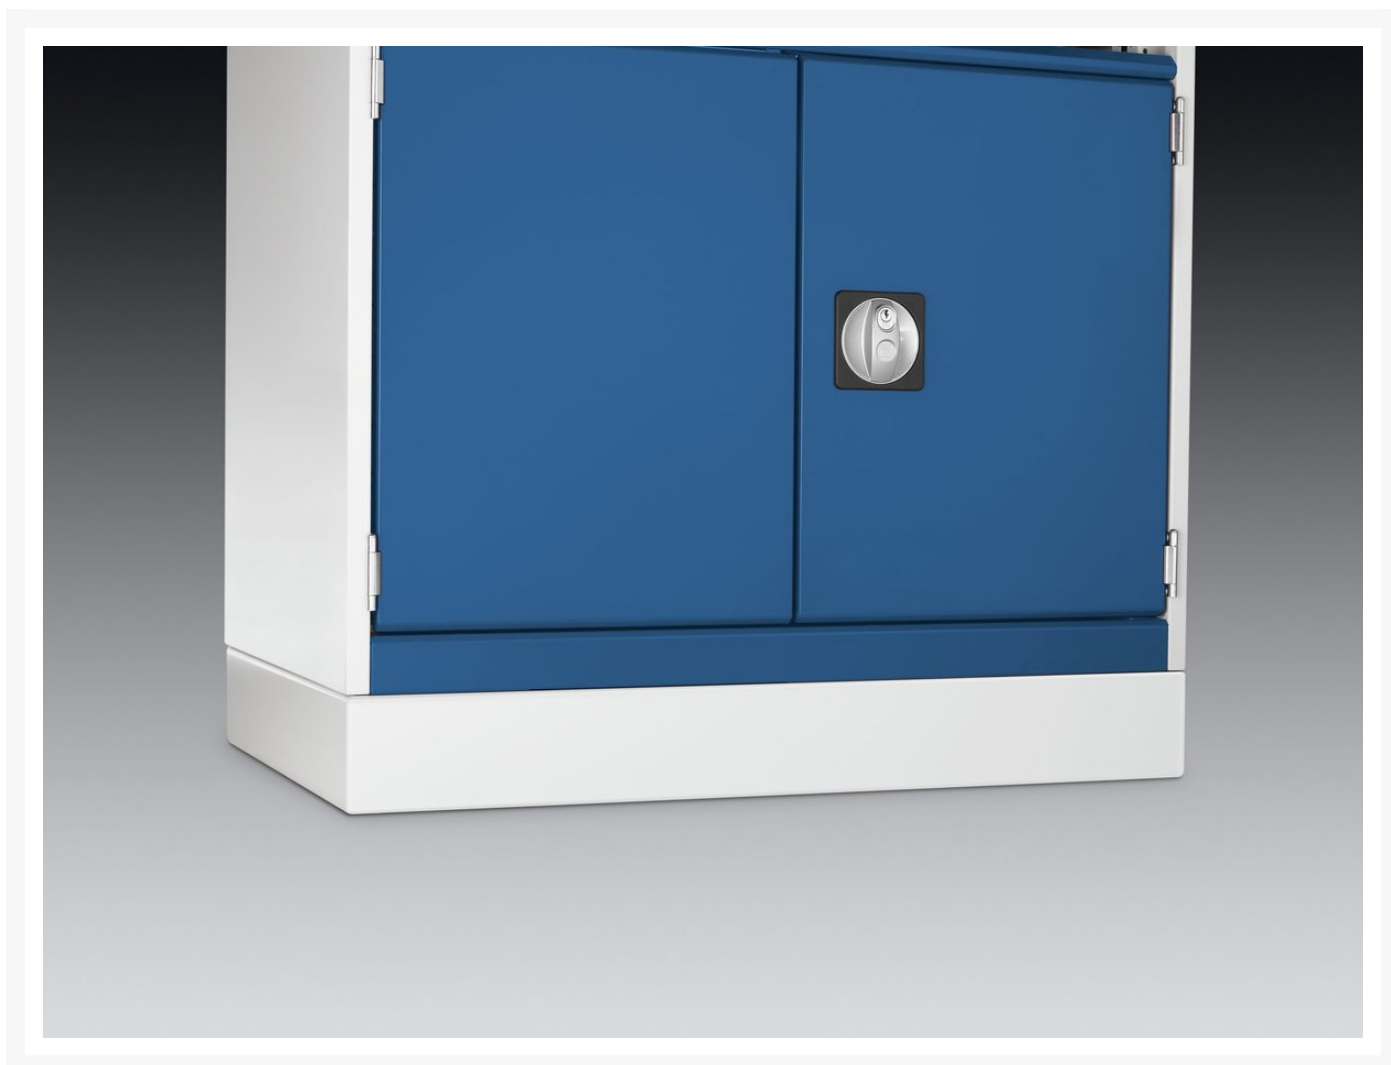

41430026.16V - cubio base plinth

Short Description

cubio base plinth

WxDxH: 650x650x50mm RAL 7035

Product Images

Additional Information

| | |
|-----------------------|---------------|
| Width | 650 |
| Depth | 650 |
| Height | 50 |
| Customs tariff number | 94032080 |
| Colour | Light grey |
| RAL colour | RAL7035 |
| Product material | Sheet steel |
| Product surface | Powder coated |