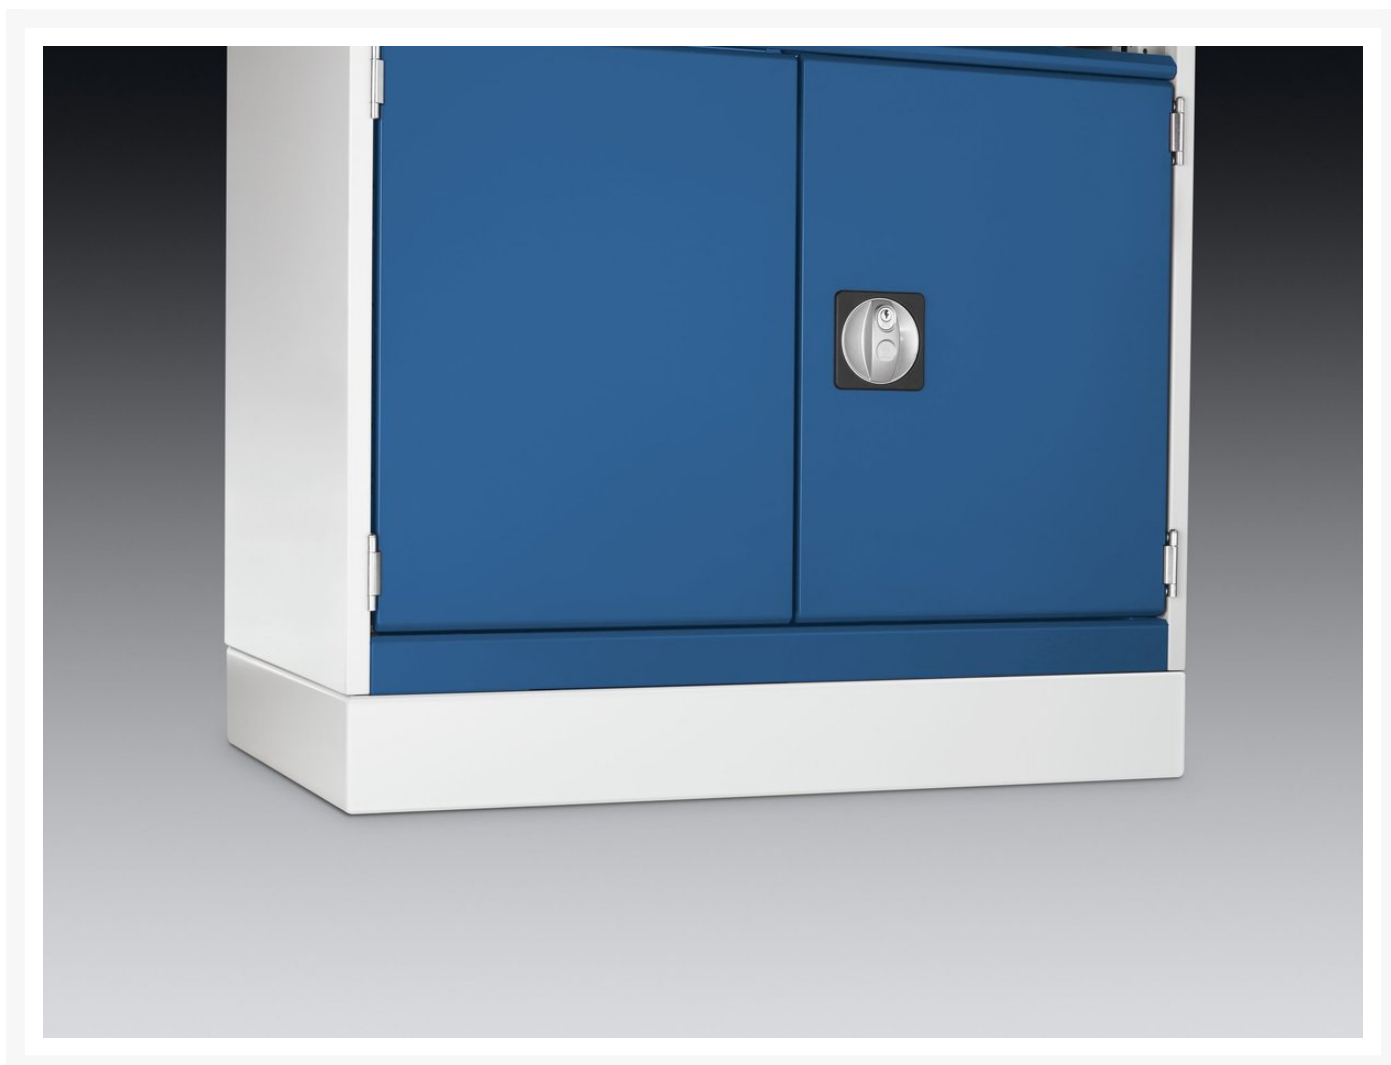

41430027.16V - cubio base plinth

Short Description

cubio base plinth

WxDxH: 650x750x50mm RAL 7035

Product Images

Additional Information

Width	650
Depth	750
Height	50
Customs tariff number	94032080
Colour	Light grey
RAL colour	RAL7035
Product material	Sheet steel
Product surface	Powder coated