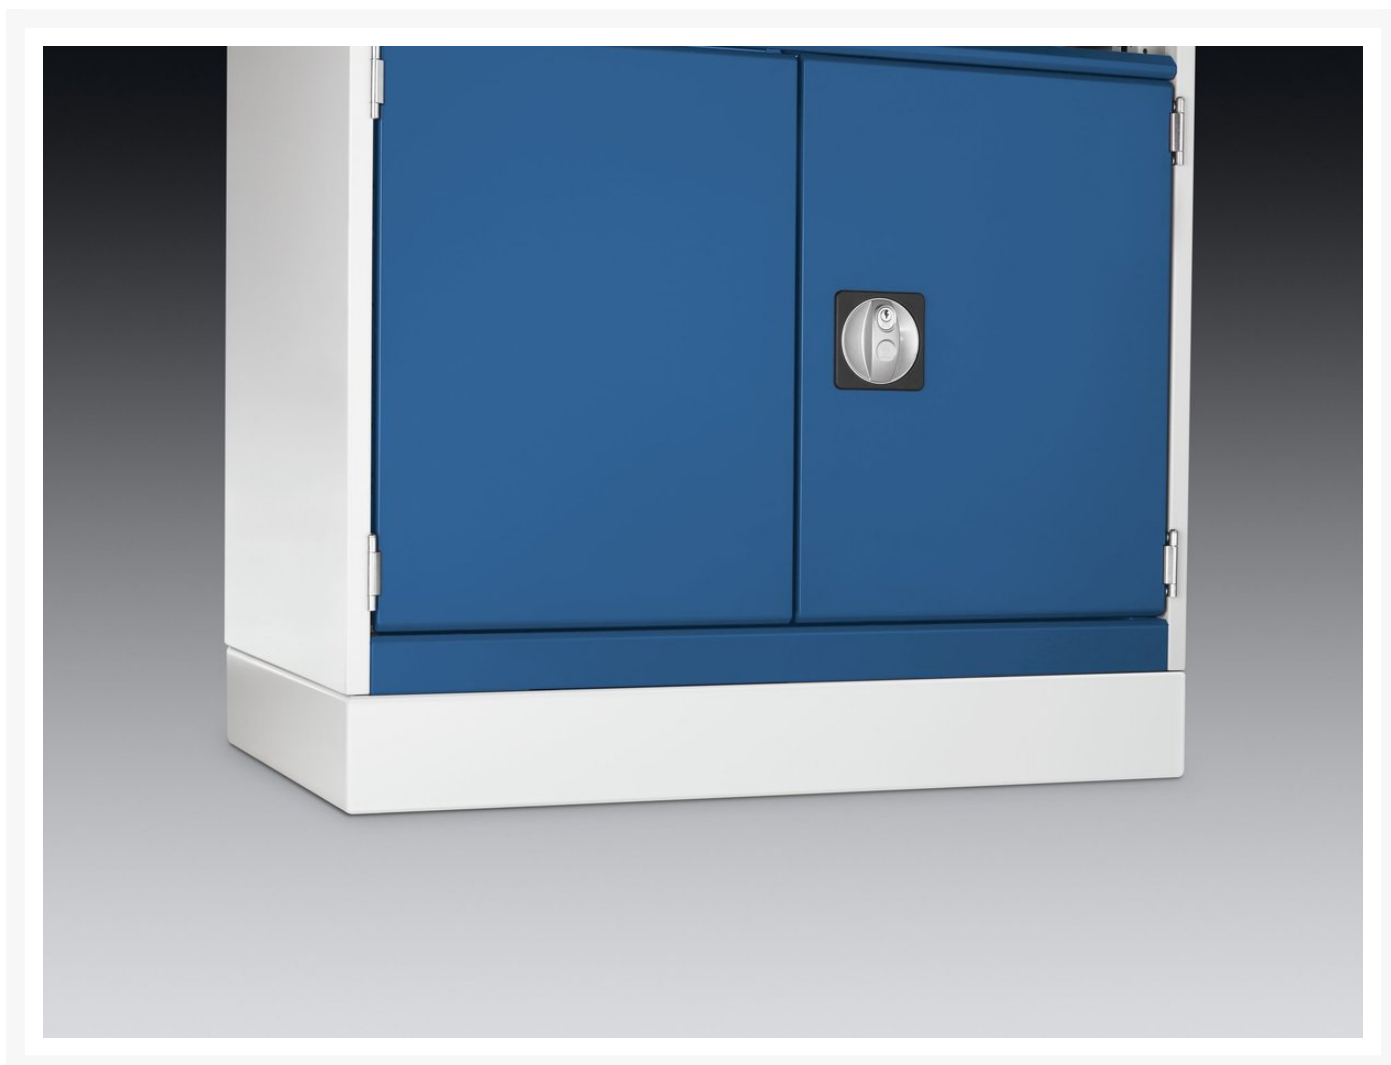

41430031.16V - cubio base plinth

Short Description

cubio base plinth

WxDxH: 800x750x50mm RAL 7035

Product Images

Additional Information

Width	800
Depth	750
Height	50
Customs tariff number	94032080
Colour	Light grey
RAL colour	RAL7035
Product material	Sheet steel
Product surface	Powder coated