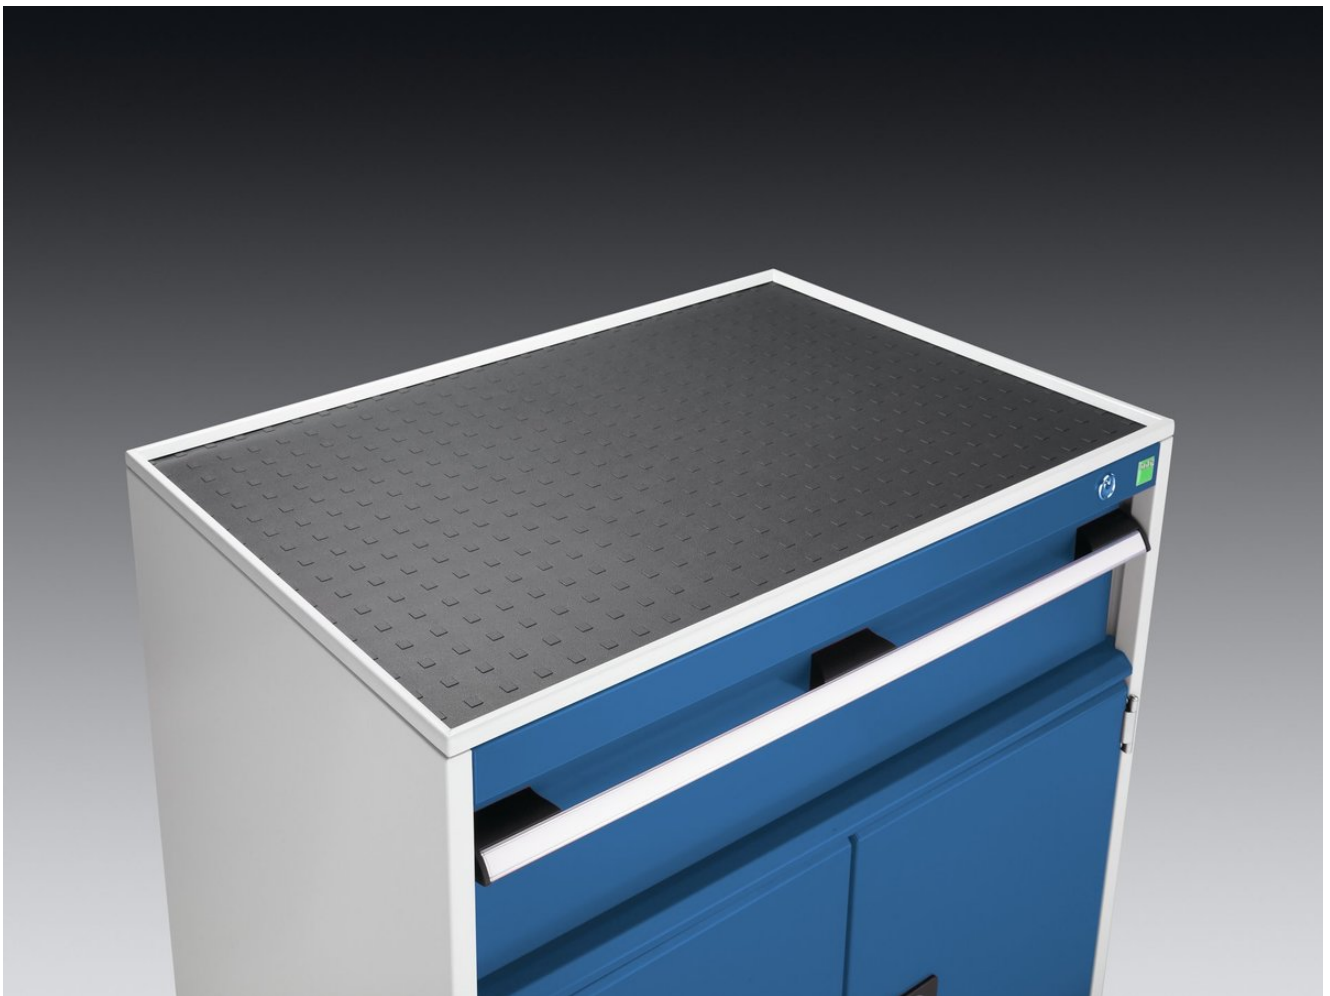

42102008.16V - cubio top tray with inlaid mat

Short Description

cubio top tray with inlaid mat for 650 x 650mm cabinet / cupboard
WxDxH: 650x650x15mm RAL 7035

Product Images

Additional Information

Width	650
Depth	650
Height	15
Customs tariff number	94032080
Colour	Light grey
RAL colour	RAL7035
Product material	Sheet steel
Product surface	Powder coated