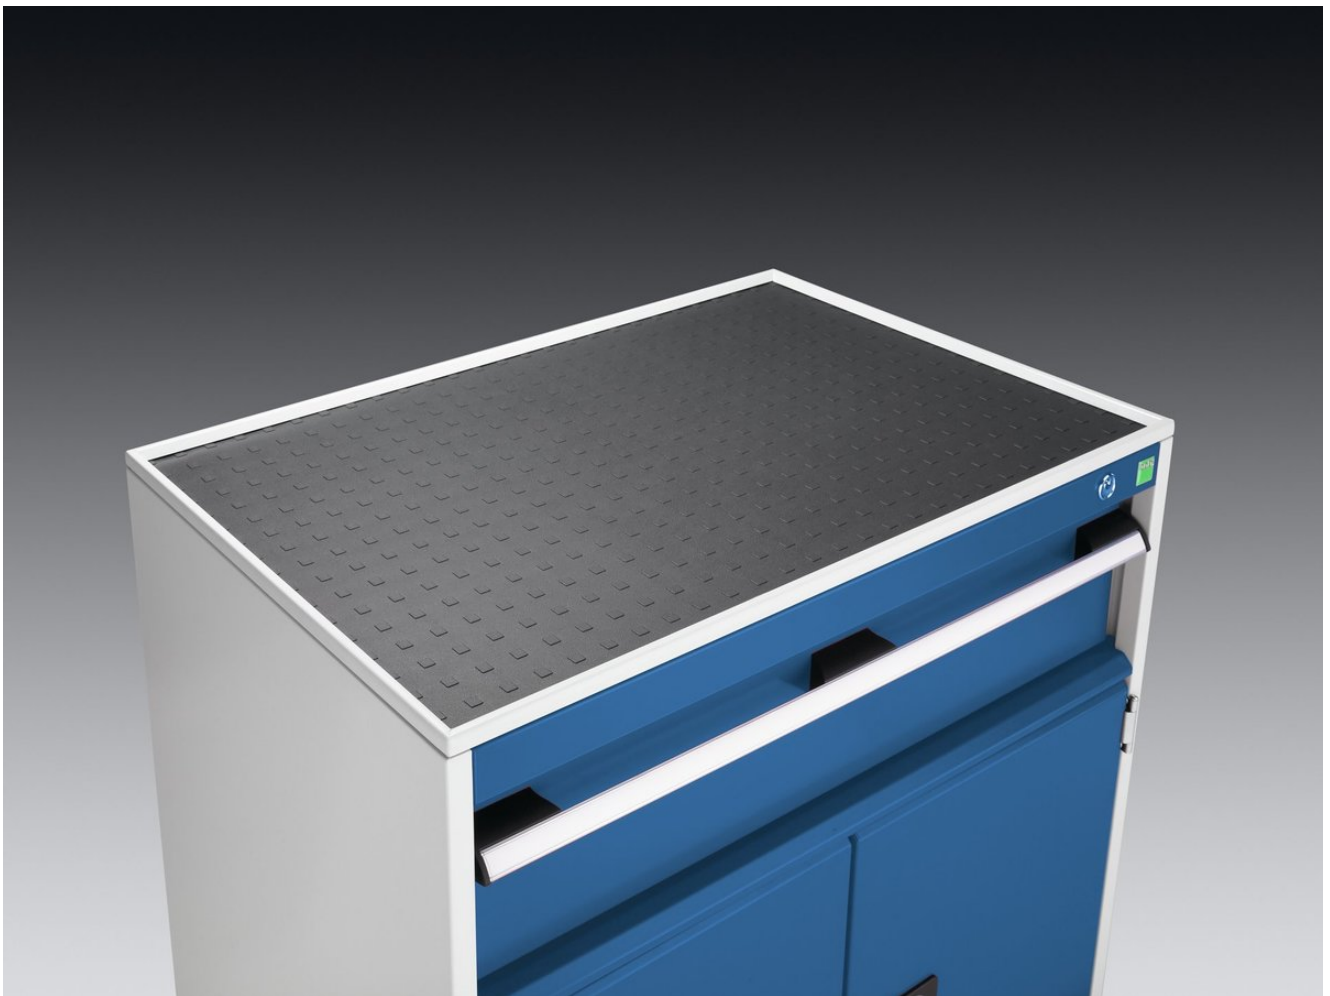

# 42102009.16V - cubio top tray with inlaid mat

## Short Description

cubio top tray with inlaid mat for 650 x 750mm cabinet / cupboard  
WxDxH: 650x750x15mm RAL 7035

## Additional Information

---

Width	650
Depth	750
Height	15
Customs tariff number	94032080
Colour	Light grey
RAL colour	RAL7035
Product material	Sheet steel
Product surface	Powder coated