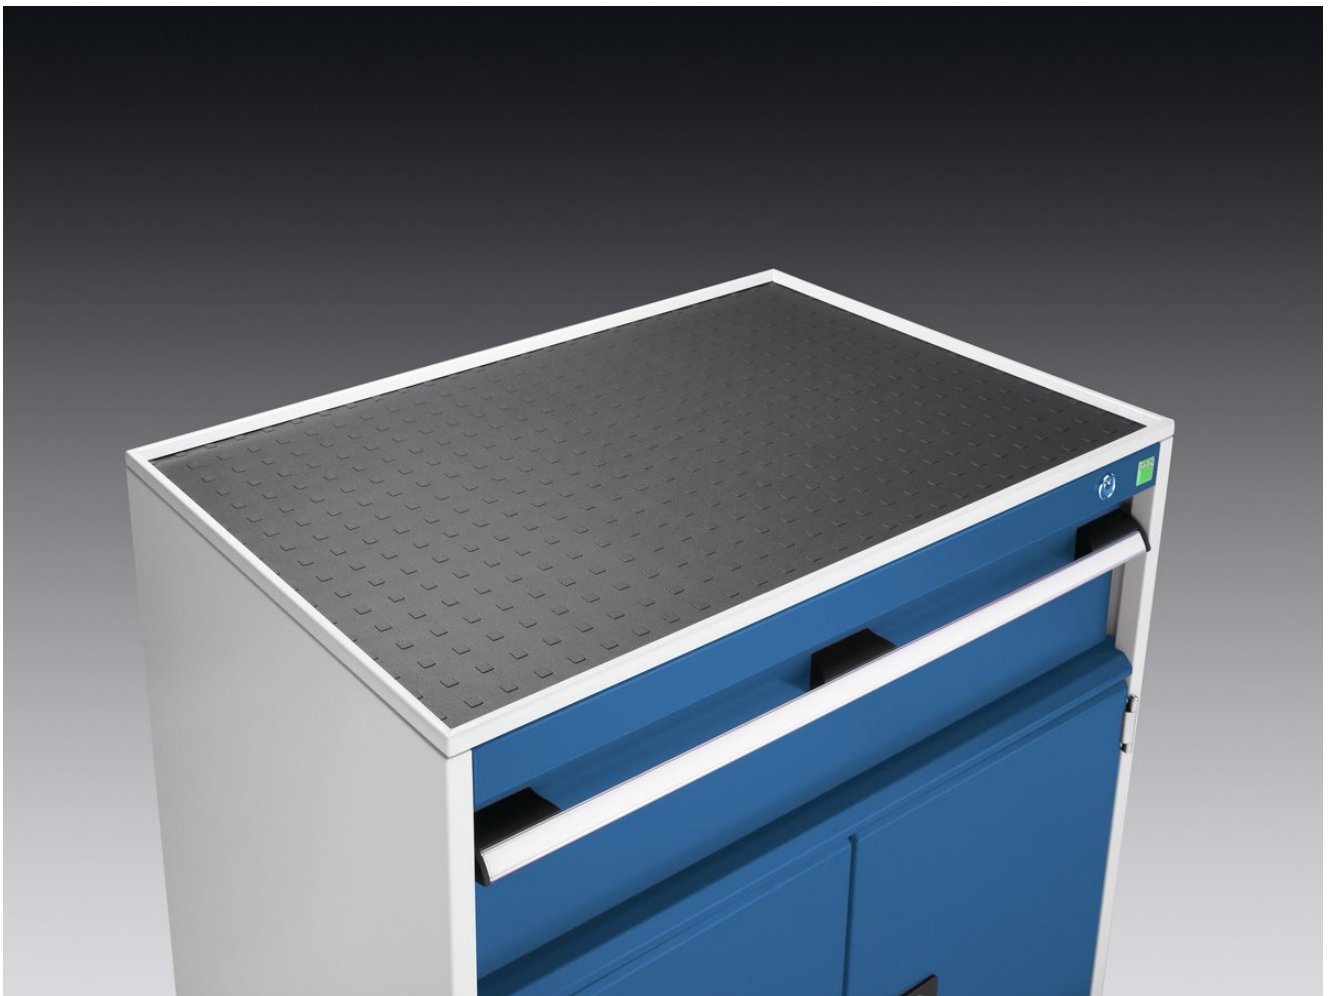

42102017.16V - cubio top tray with inlaid mat

Short Description

cubio top tray with inlaid mat for 1050 x 750mm cabinet / cupboard
WxDxH: 1050x750x15mm RAL 7035

Product Images

Additional Information

Width	1050
Depth	750
Height	15
Customs tariff number	94032080
Colour	Light grey
RAL colour	RAL7035
Product material	Sheet steel
Product surface	Powder coated