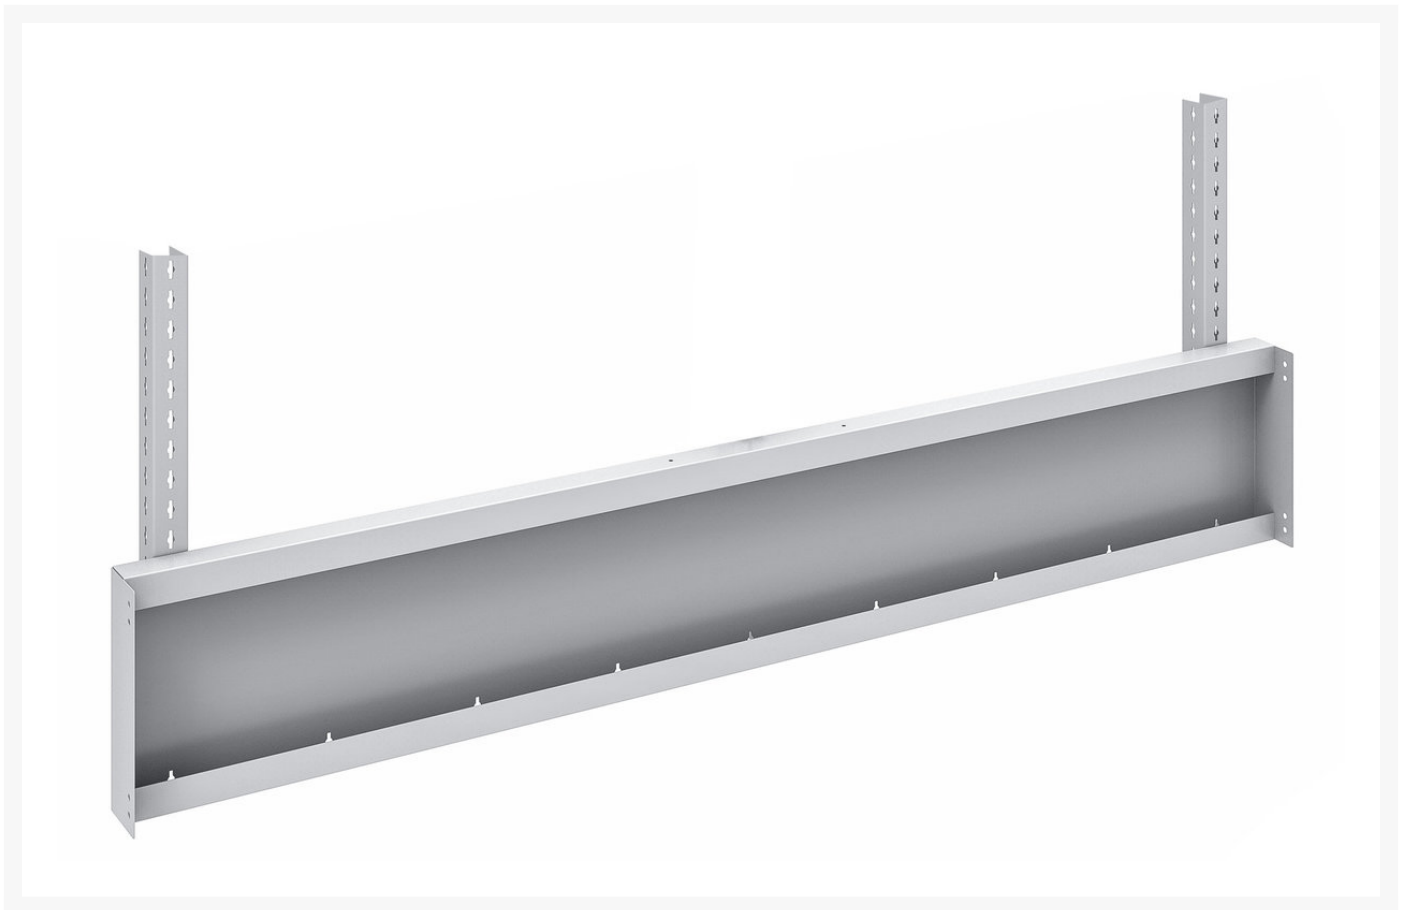

41010234.16 - Rear frame short uprights 2 pack

Short Description

Rear frame short uprights 2 pack for cubio framework bench (1.5M)
WxDxH: 1466x154x1040mm RAL 7035

Product Images

Additional Information

Width	1466
Depth	154
Height	1040
Colour	Light grey
RAL colour	RAL7035