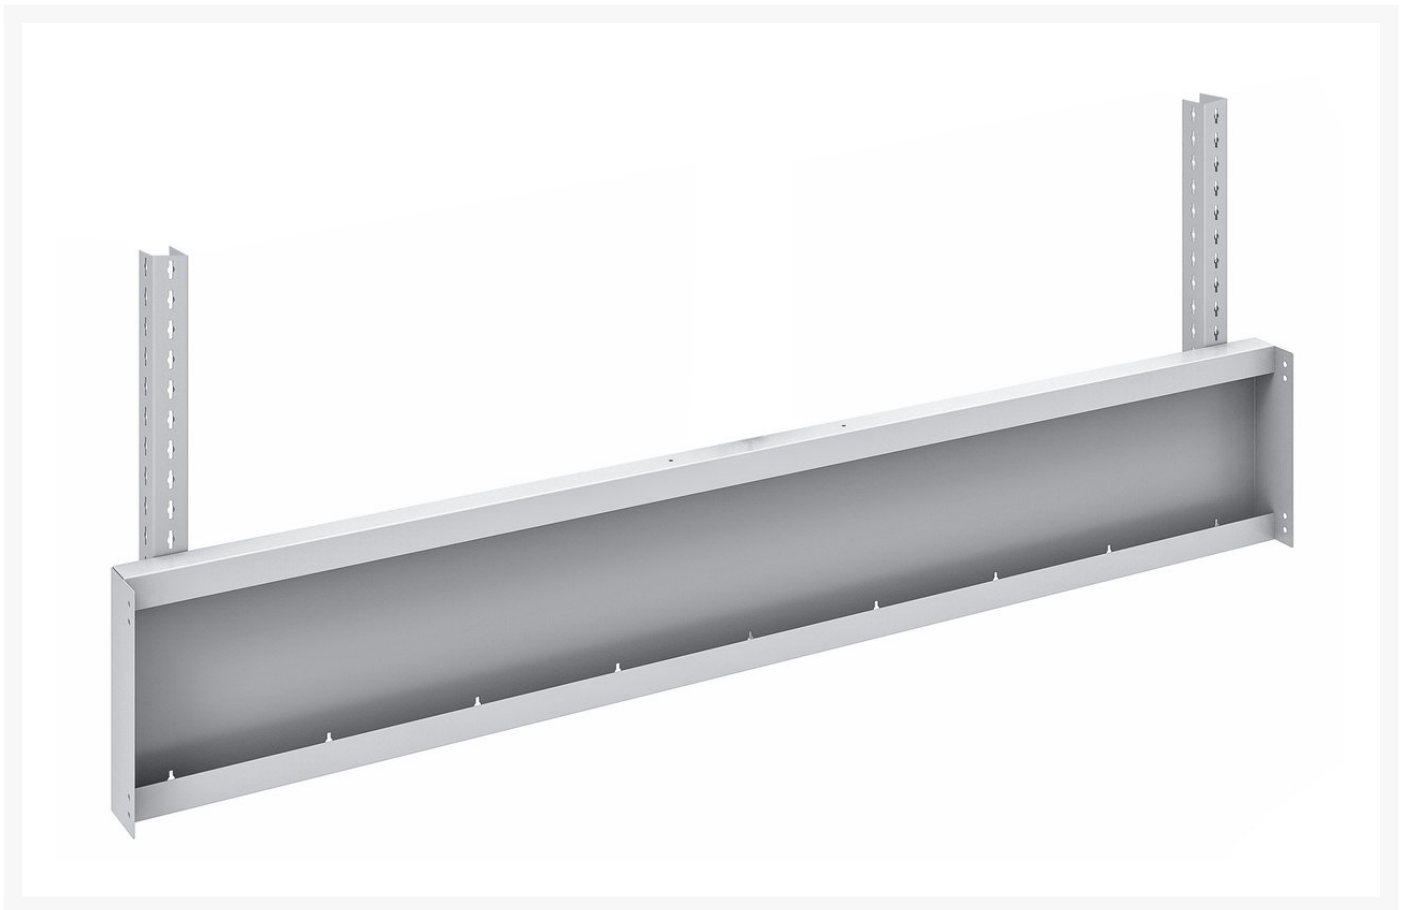

41010235.16 - Rear frame short uprights 2 pack

Short Description

Rear frame short uprights 2 pack for cubio framework bench (2.0M)
WxDxH: 1966x154x1040mm RAL 7035

Product Images

Additional Information

Width	1966
Depth	154
Height	1040
Colour	Light grey
RAL colour	RAL7035