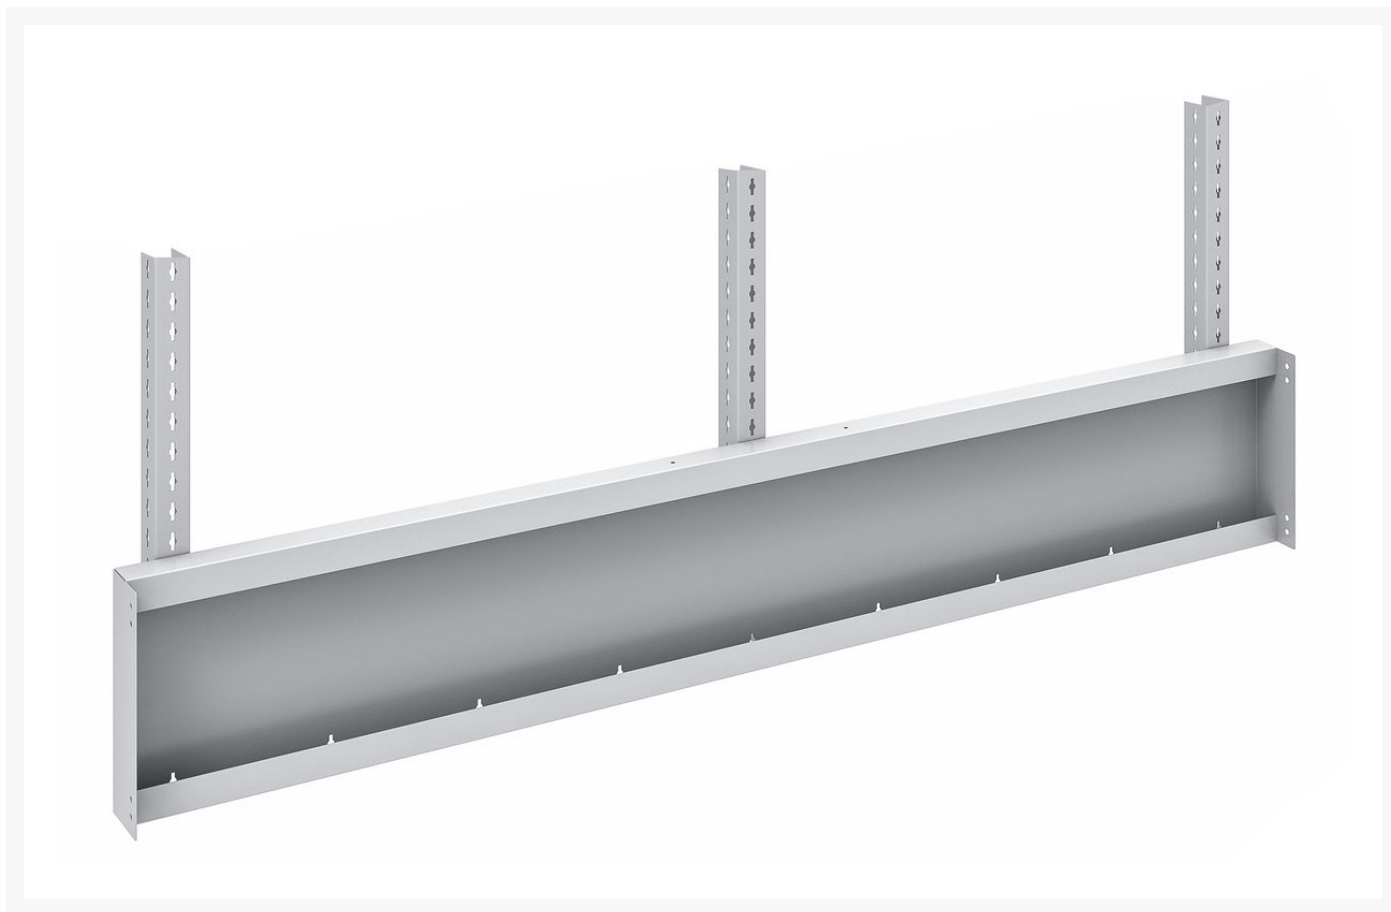

41010236.16 - Rear frame short uprights 3 pack

Short Description

Rear frame short uprights 3 pack for cubio framework bench (1.5M)

WxDxH: 1466x154x1040mm RAL 7035

Product Images

Additional Information

| | |
|------------|------------|
| Width | 1466 |
| Depth | 154 |
| Height | 1040 |
| Colour | Light grey |
| RAL colour | RAL7035 |