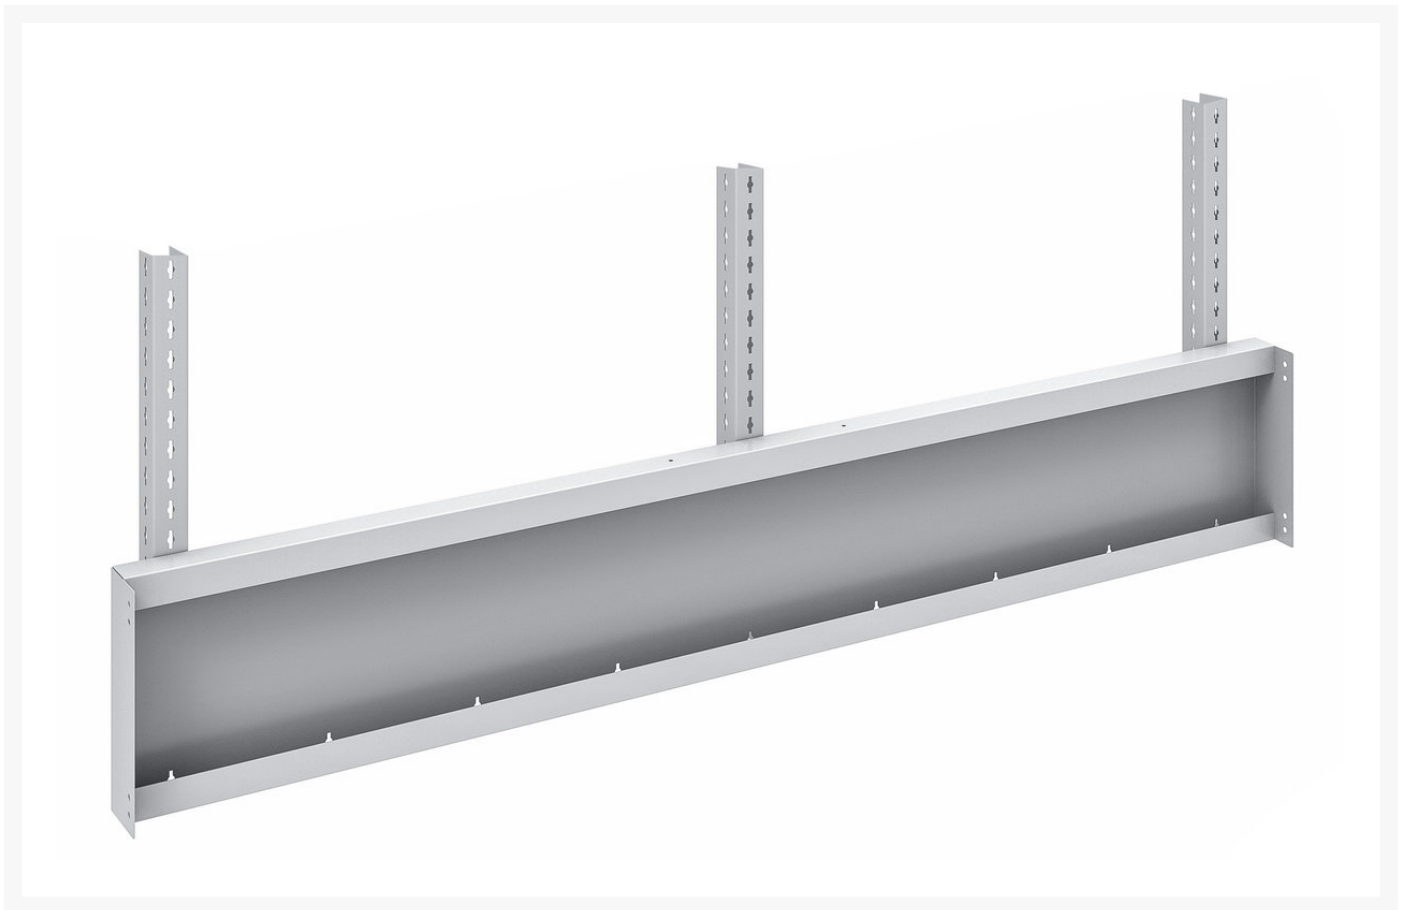

# 41010237.16 - Rear frame short uprights 3 pack

## Short Description

Rear frame short uprights 3 pack for cubio framework bench (2.0M)  
WxDxH: 1966x154x1040mm RAL 7035

## Additional Information

---

Width	1966
Depth	154
Height	1040
Colour	Light grey
RAL colour	RAL7035