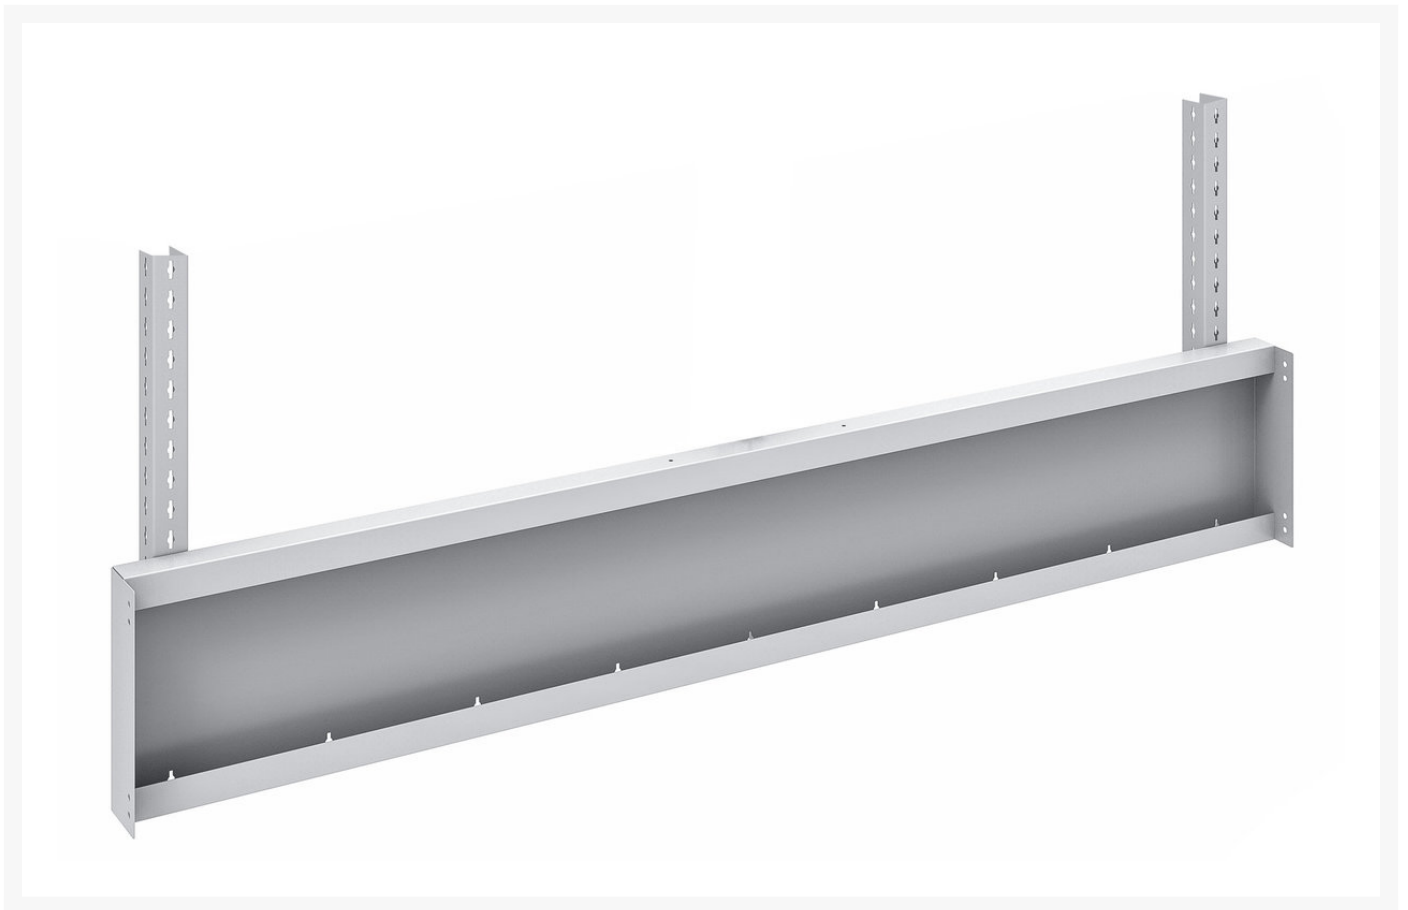

41010238.16 - Rear frame short uprights 2 pack

Short Description

Rear frame short uprights 2 pack for cubio storage bench (1.5M)
WxDxH: 1466x154x1040mm RAL 7035

Product Images

Additional Information

| | |
|------------|------------|
| Width | 1400 |
| Depth | 111 |
| Height | 1040 |
| Colour | Light grey |
| RAL colour | RAL7035 |