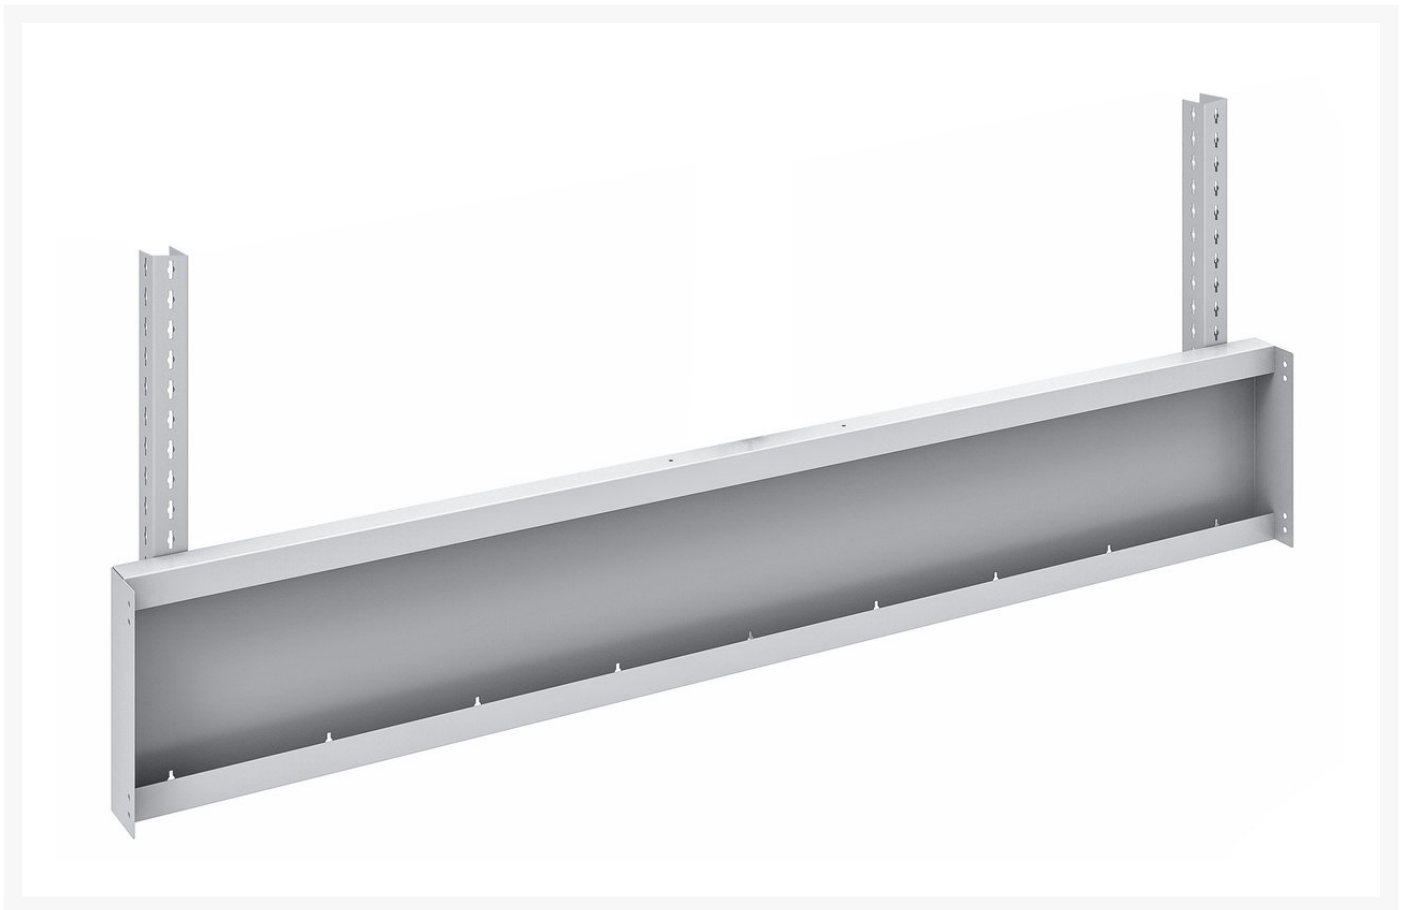

41010239.16 - Rear frame short uprights 2 pack

Short Description

Rear frame short uprights 2 pack for cubio storage bench (2.0M)
WxDxH: 1900x154x1040mm RAL 7035

Product Images

Additional Information

Width	1900
Depth	111
Height	1040
Colour	Light grey
RAL colour	RAL7035