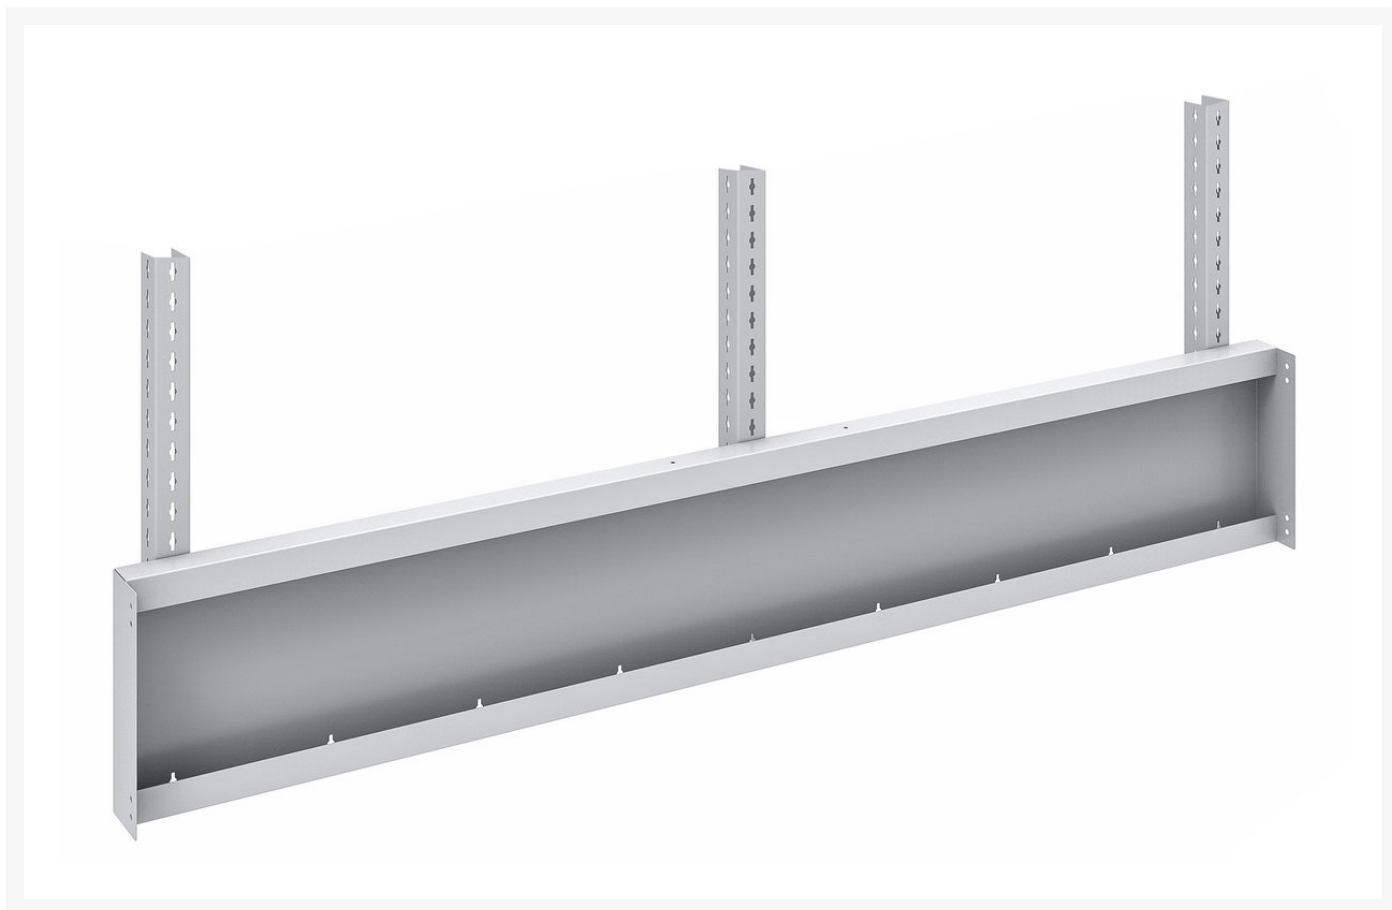

41010240.16 - Rear frame short uprights 3 pack

Short Description

Rear frame short uprights 3 pack for cubio storage bench (1.5M)

WxDxH: 1466x154x1040mm RAL 7035

Product Images

Additional Information

Width	1400
Depth	111
Height	1040
Colour	Light grey
RAL colour	RAL7035