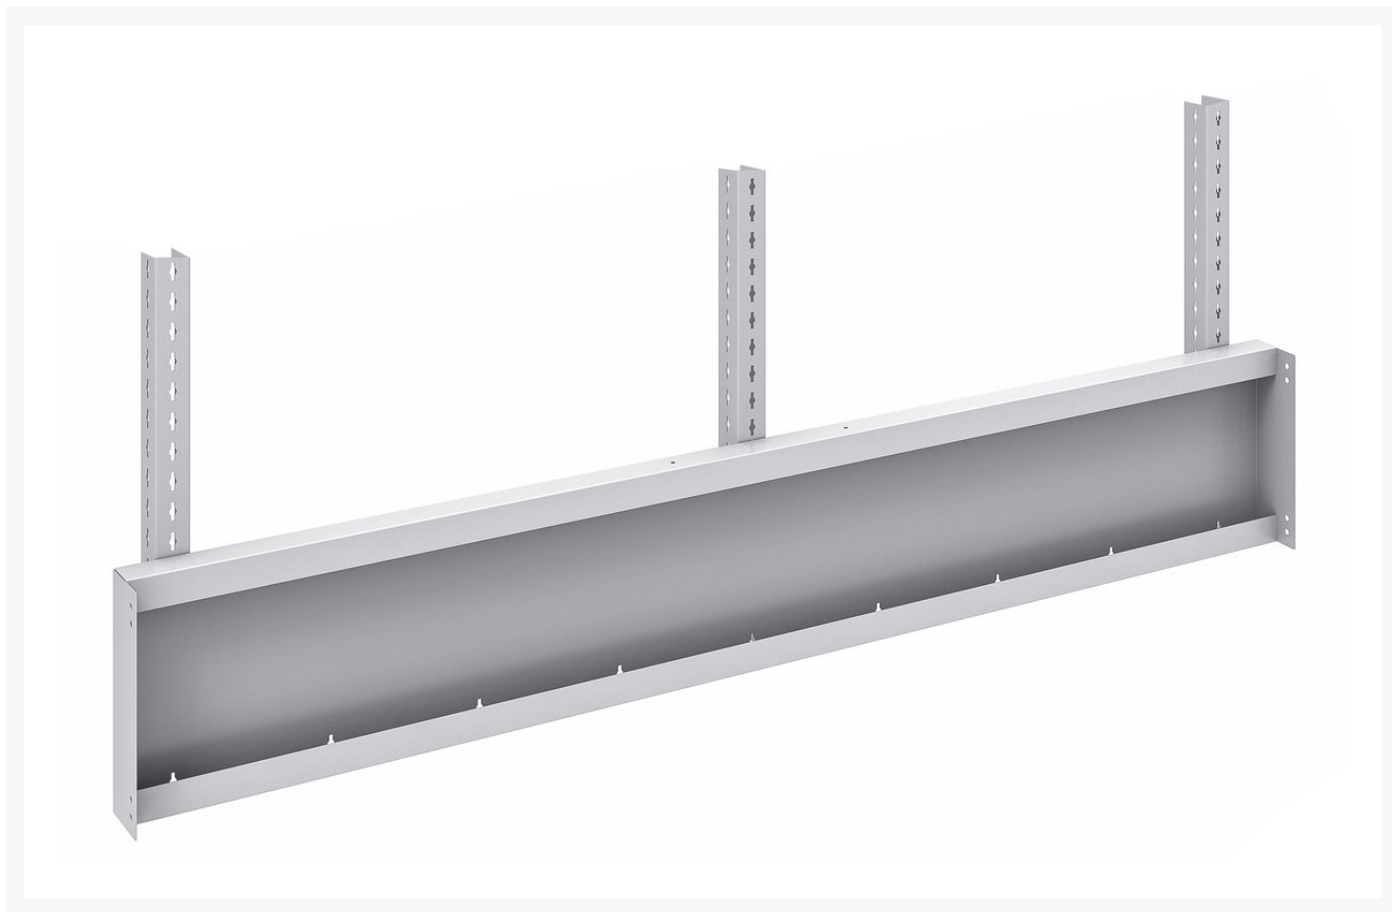

41010241.16 - Rear frame short uprights 3 pack

Short Description

Rear frame short uprights 3 pack for cubio storage bench (2.0M)

WxDxH: 1966x154x1040mm RAL 7035

Product Images

Additional Information

Width	1900
Depth	111
Height	1040
Colour	Light grey
RAL colour	RAL7035