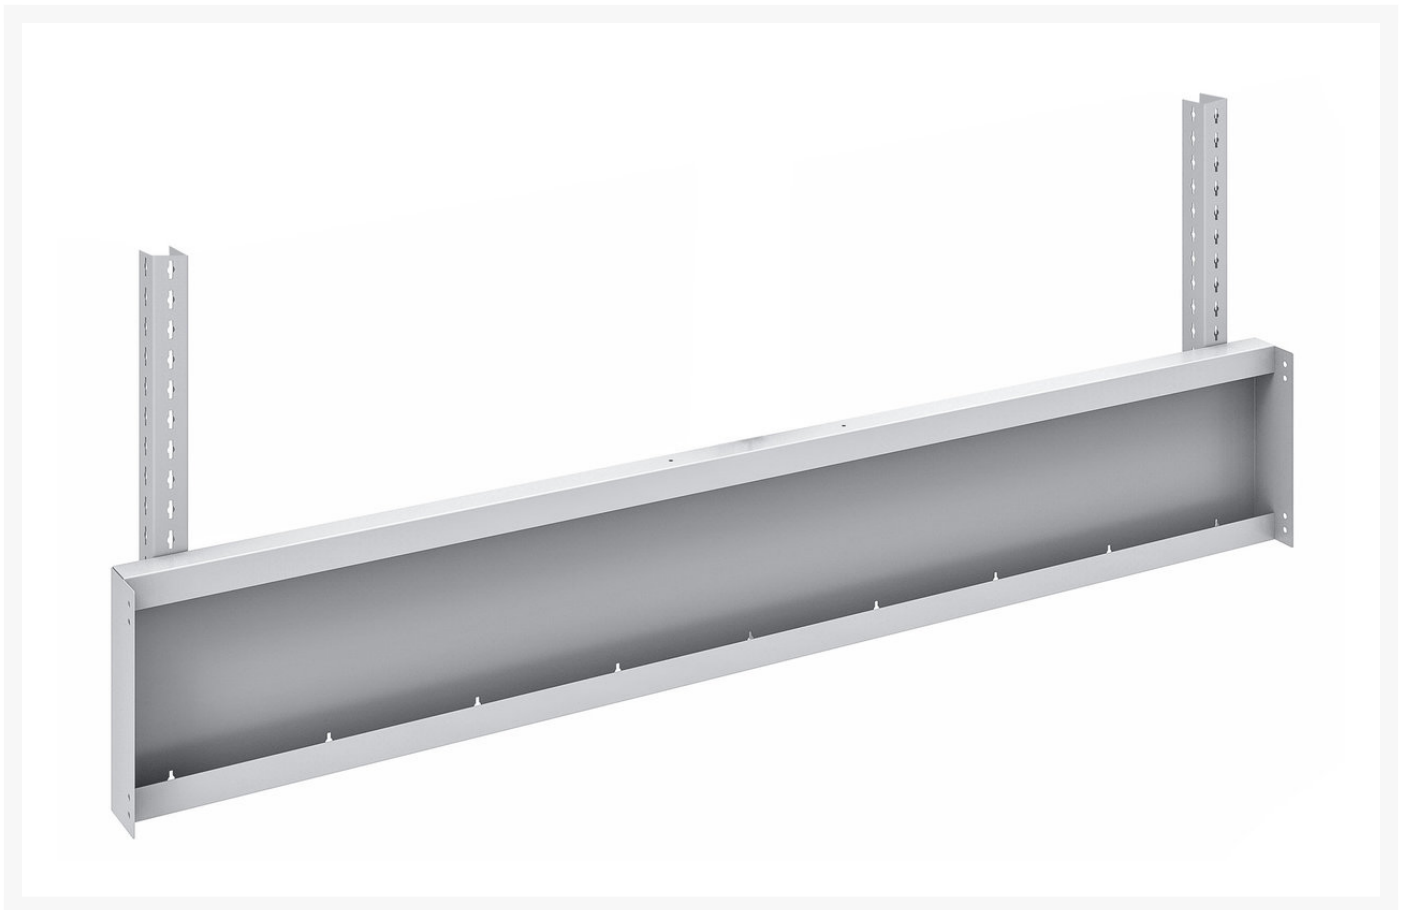

41010242.16 - Rear frame short uprights 2 pack

Short Description

Rear frame short uprights 2 pack for verso framework bench (1.5M)
WxDxH: 1466x154x1040mm RAL 7035

Product Images

Additional Information

Width	1466
Depth	154
Height	1040
Colour	Light grey
RAL colour	RAL7035
Product material	Sheet steel
Product surface	Powder coated