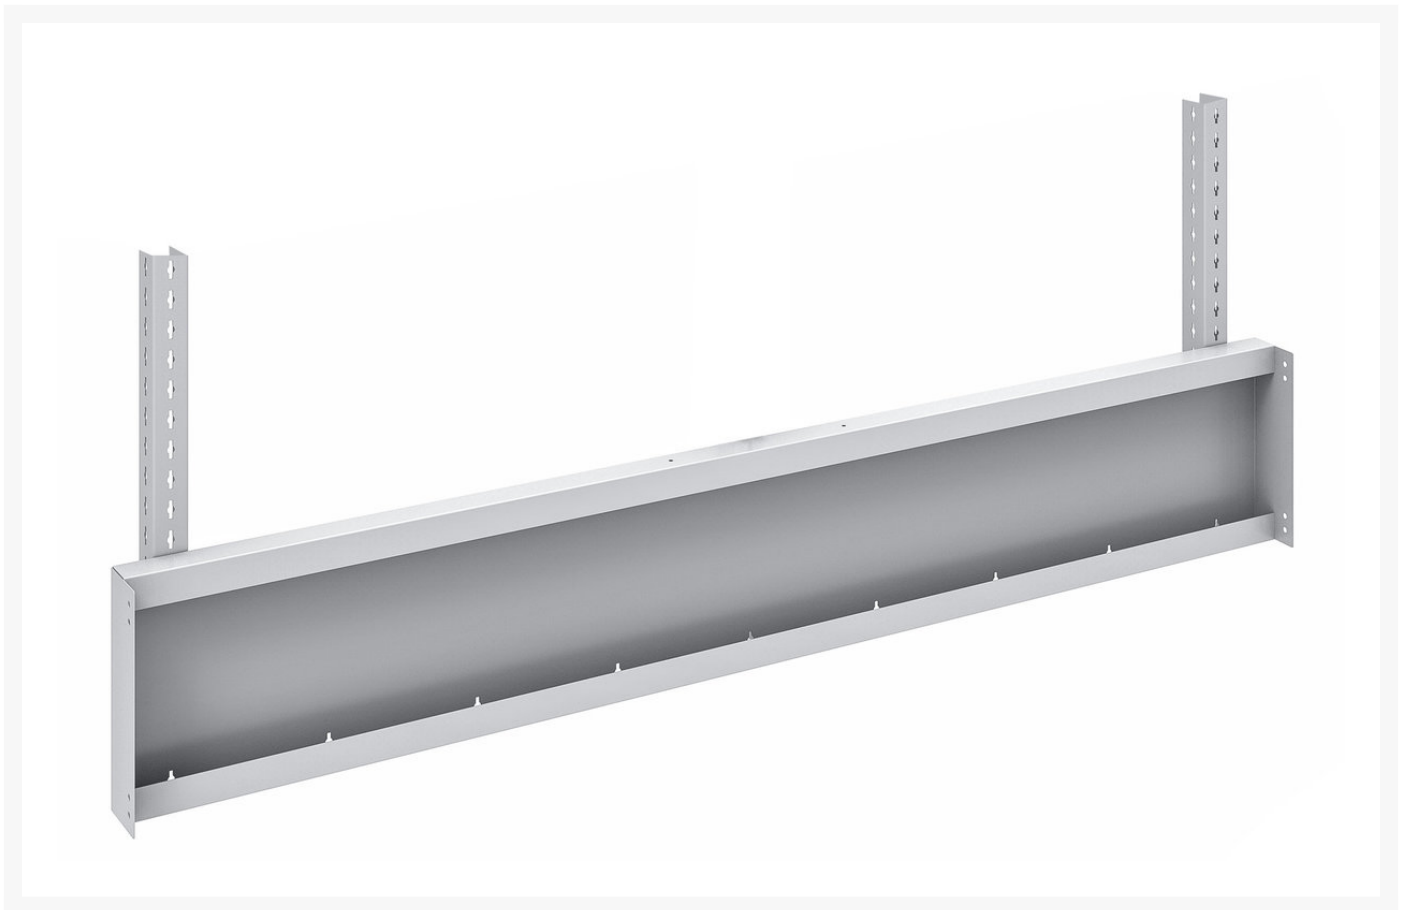

41010243.16 - Rear frame short uprights 2 pack

Short Description

Rear frame short uprights 2 pack for verso framework bench (2.0M)
WxDxH: 1966x154x1040mm RAL 7035

Product Images

Additional Information

Width	1966
Depth	154
Height	1040
Colour	Light grey
RAL colour	RAL7035
Product material	Sheet steel
Product surface	Powder coated