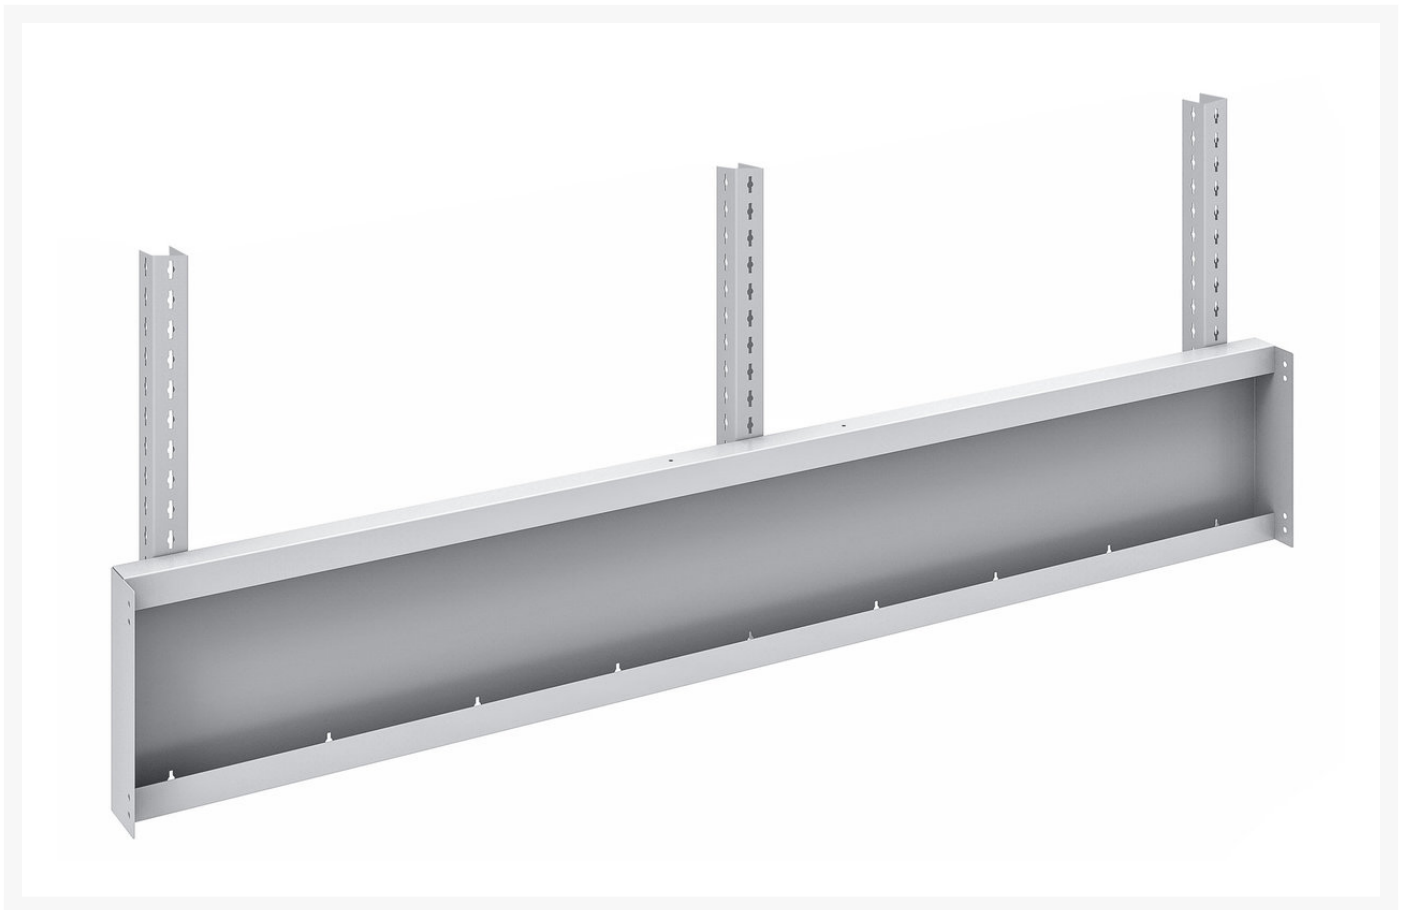

41010244.16 - Rear frame short uprights 3 pack

Short Description

Rear frame short uprights 3 pack for verso framework bench (1.5M)
WxDxH: 1466x154x1040mm RAL 7035

Product Images

Additional Information

Width	1466
Depth	154
Height	1040
Colour	Light grey
RAL colour	RAL7035
Product material	Sheet steel
Product surface	Powder coated