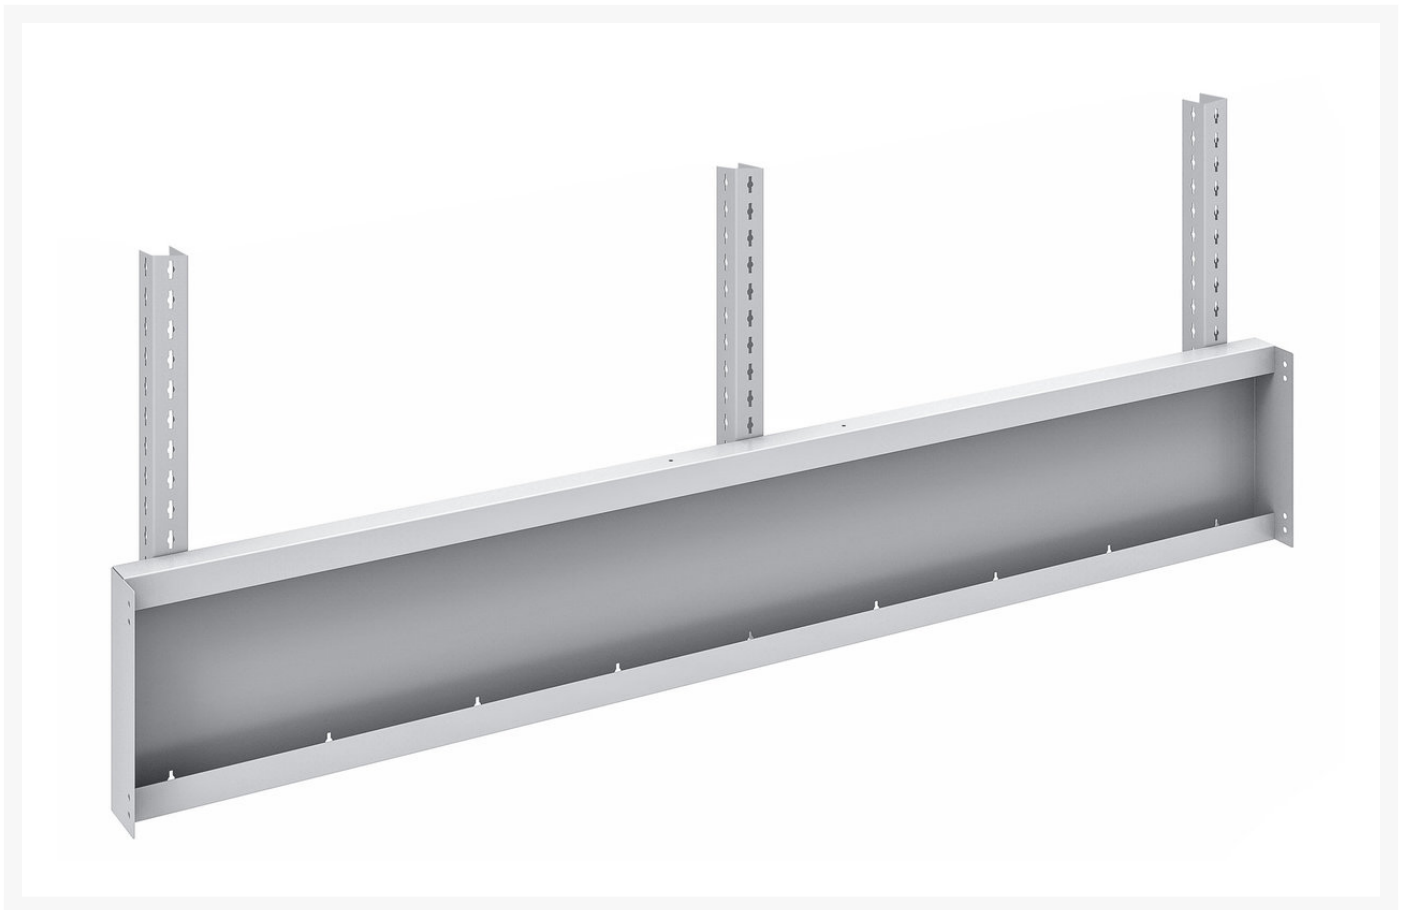

# 41010245.16 - Rear frame short uprights 3 pack

## Short Description

Rear frame short uprights 3 pack for verso framework bench (2.0M)  
WxDxH: 1966x154x1040mm RAL 7035

## Additional Information

---

Width	1966
Depth	154
Height	1040
Colour	Light grey
RAL colour	RAL7035
Product material	Sheet steel
Product surface	Powder coated