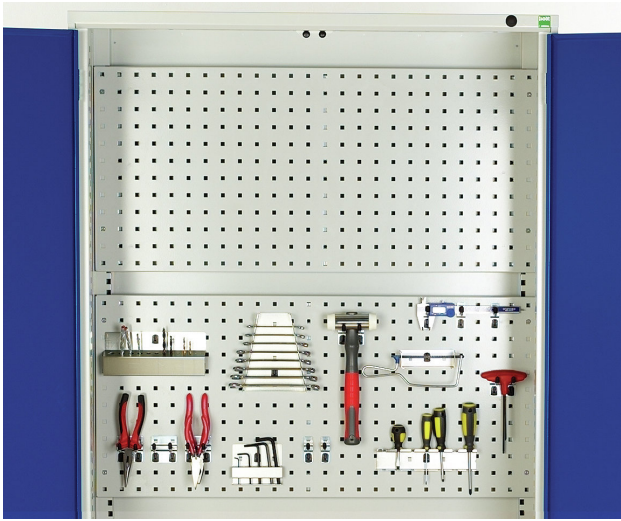

# 16926594. - verso kitted cupboard

## Short Description

verso kitted cupboard with 1 shelf, 3 drw, backpnl, worktop  
WxDxH: 1300x550x2000mm

## Additional Information

---

Width	800
Depth	650
Height	800
Product material	Sheet steel
Product surface	Powder coated
Drawer height 1	100mm
Drawer 1 Internal Dimensions	680mm x 530mm x 75mm
Drawer height 2	125mm
Drawer 2 Internal Dimensions	680mm x 530mm x 100mm
Drawer height 3	175mm
Drawer 3 Internal Dimensions	680mm x 530mm x 150mm
Door type	Plain
Door height 1	1925 mm
Number of shelves	1
Shelf Type	Full Depth
Shelf Material	Steel
Shelf Load Capacity	75kg

## Product Options

---

Colour:	Anthracite grey
	Crimson red
	Gentian blue
	Light grey