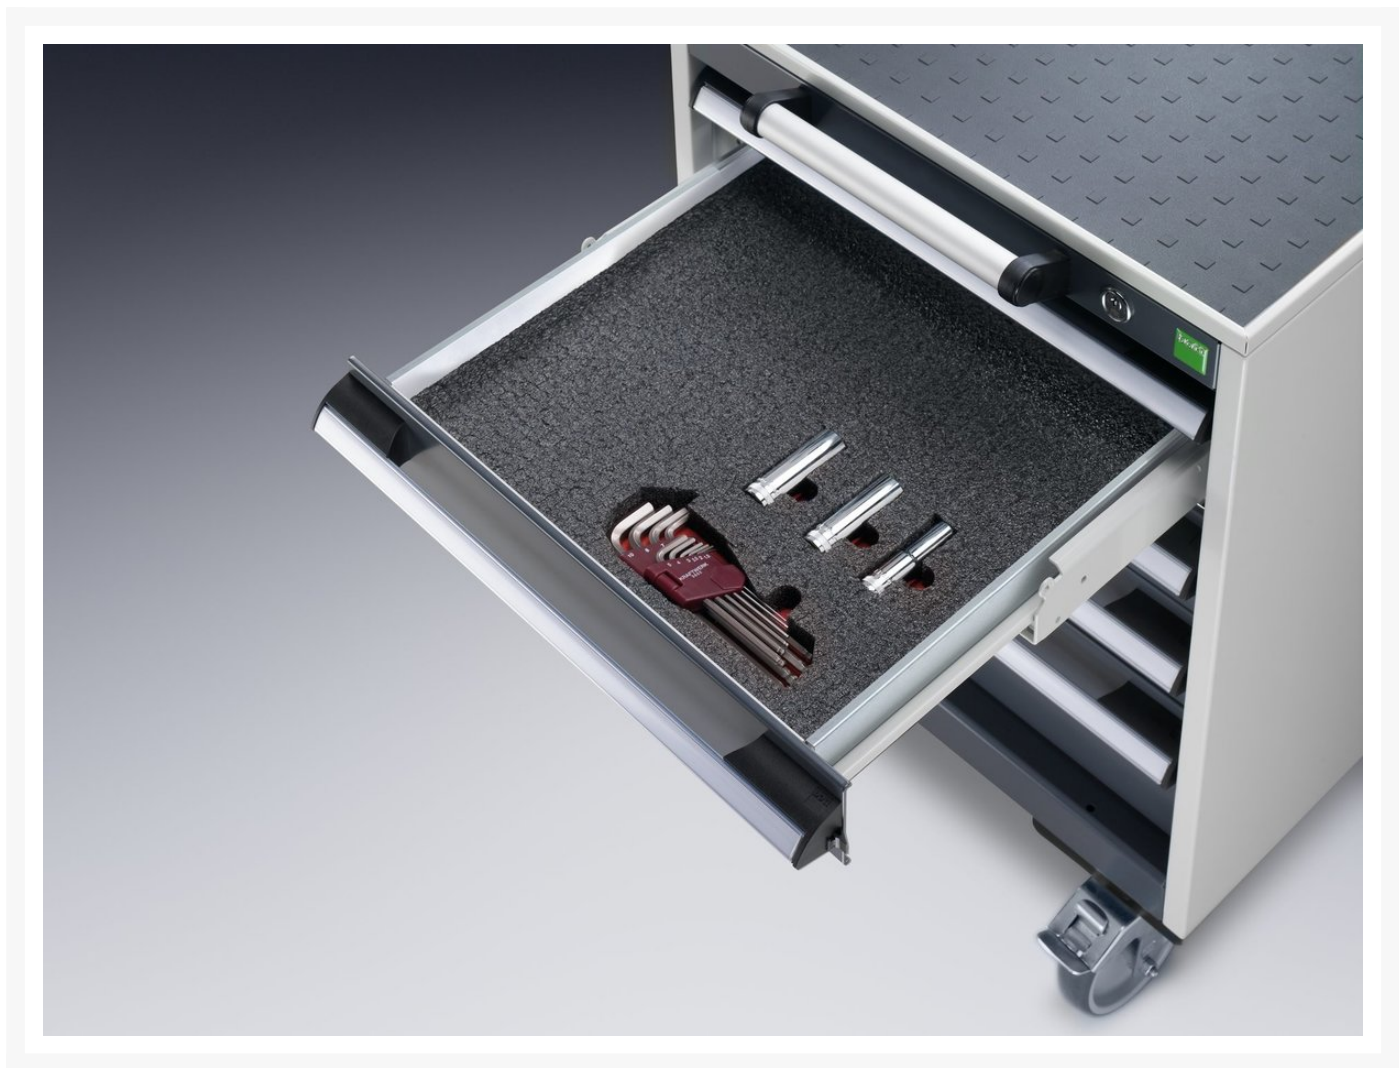

13017004.10V - cubio Foam drawer inlay

Short Description

cubio Foam drawer inlay

WxDxH: 525x525x27mm Anthracite / red

Product Images

Additional Information

Width mm	525
Depth mm	525
Height mm	27
Width	525
Depth	525
Height	27
Customs tariff number	39059100
Product material	Foam
Product surface	Laminated