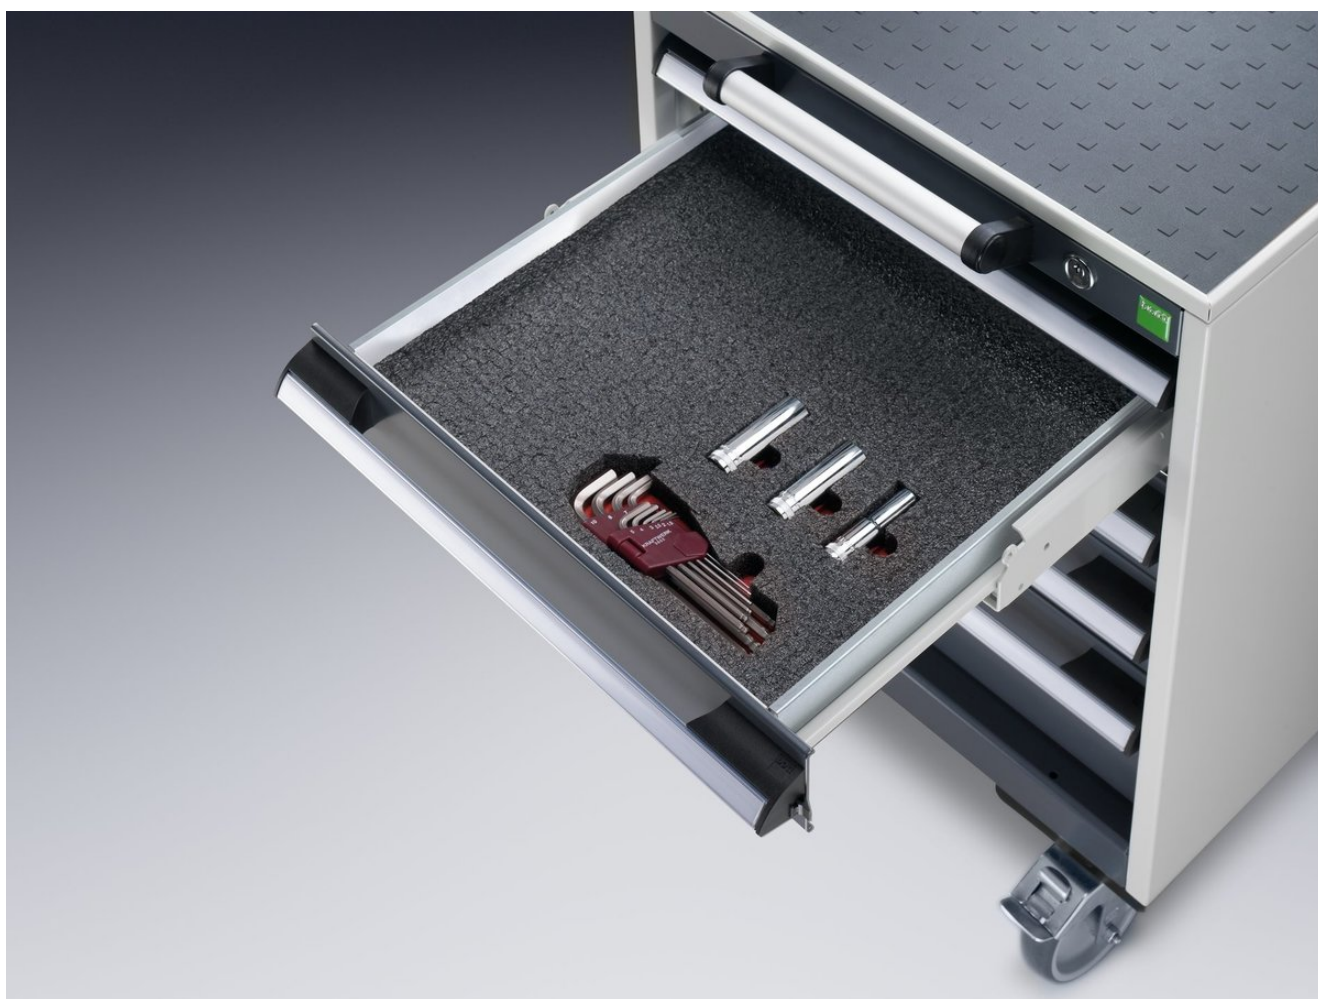

13017005.10V - cubio Foam drawer inlay

Short Description

cubio Foam drawer inlay

WxDxH: 650x525x27mm Anthracite / red

Product Images

Additional Information

Width mm	650
Depth mm	525
Height mm	27
Width	650
Depth	525
Height	27
Customs tariff number	39059100
Product material	Foam
Product surface	Laminated