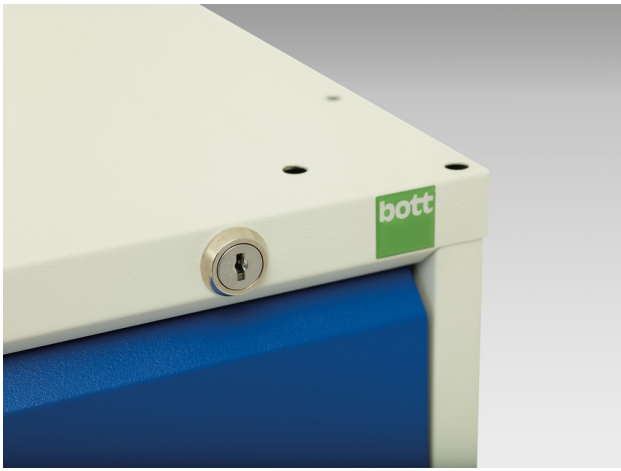

16925549. - verso drawer cabinet

Short Description

verso drawer cabinet with 7 drawers and a blocking mechanism
WxDxH: 1050x550x1000mm

Product Images

Additional Information

Product material	Sheet steel
Product surface	Powder coated
Width mm	1050
Depth mm	550
Height mm	1000
Drawer height 1	100 mm
Drawer 1 Internal Dimensions	mm x mm x mm
Drawer height 2	100 mm
Drawer 2 Internal Dimensions	mm x mm x mm
Drawer height 3	125 mm
Drawer 3 Internal Dimensions	mm x mm x mm
Drawer height 4	125 mm
Drawer 4 Internal Dimensions	mm x mm x mm
Drawer height 5	125 mm
Drawer 5 Internal Dimensions	mm x mm x mm
Drawer height 6	175 mm
Drawer 6 Internal Dimensions	mm x mm x mm
Drawer height 7	175 mm
Drawer 7 Internal Dimensions	mm x mm x mm
Product images	1959/195918/verso_sl_16925549.19_01.jpg

Product Options

Colour: Light grey / Anthracite grey

Light grey / Crimson red

Light grey / Gentian blue

Light grey / Light grey