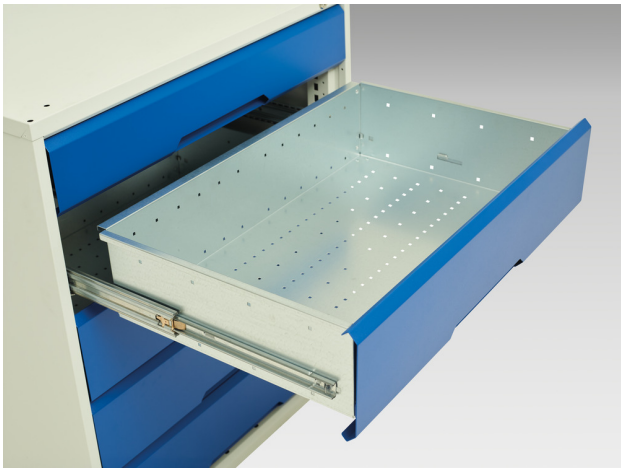

16925549. - verso drawer cabinet

Short Description

verso drawer cabinet with 7 drawers and a blocking mechanism
WxDxH: 1050x550x1000mm

Product Images

Additional Information

Product material	Sheet steel
Product surface	Powder coated
Width mm	1050
Depth mm	550
Height mm	1000
Drawer height 1	100 mm
Drawer 1 Internal Dimensions	mm x mm x mm
Drawer height 2	100 mm
Drawer 2 Internal Dimensions	mm x mm x mm
Drawer height 3	125 mm
Drawer 3 Internal Dimensions	mm x mm x mm
Drawer height 4	125 mm
Drawer 4 Internal Dimensions	mm x mm x mm
Drawer height 5	125 mm
Drawer 5 Internal Dimensions	mm x mm x mm
Drawer height 6	175 mm
Drawer 6 Internal Dimensions	mm x mm x mm
Drawer height 7	175 mm
Drawer 7 Internal Dimensions	mm x mm x mm
Product images	1959/195918/verso_sl_16925549.19_01.jpg

Product Options

Colour: Light grey / Anthracite grey

Light grey / Crimson red

Light grey / Gentian blue

Light grey / Light grey