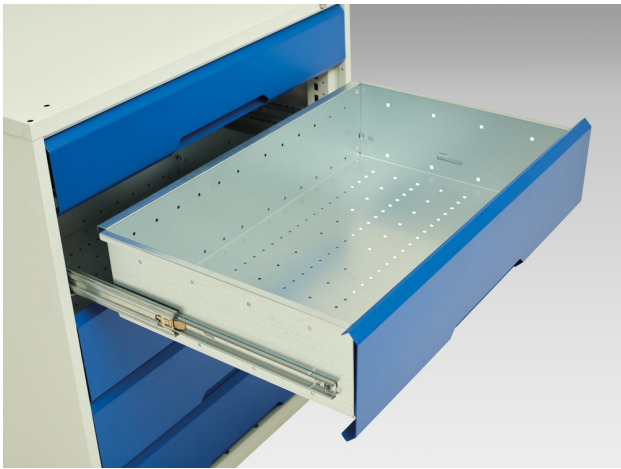

16925437. - verso drawer-door cabinet

Short Description

verso drawer-door cabinet with 2 drawers, drawer blocking & shelf
WxDxH: 800x550x900mm

Product Images

Additional Information

Product material	Sheet steel
Product surface	Powder coated
Width mm	800
Depth mm	550
Height mm	900
Drawer height 1	125 mm
Drawer 1 Internal Dimensions	mm x mm x mm
Drawer height 2	175 mm
Drawer 2 Internal Dimensions	mm x mm x mm
Door type	Plain
Door height 1	500 mm
Product images	1959/195960/verso_sl_16925437.19_01.jpg

Product Options

Colour:	Light grey / Anthracite grey
	Light grey / Crimson red
	Light grey / Gentian blue
	Light grey / Light grey