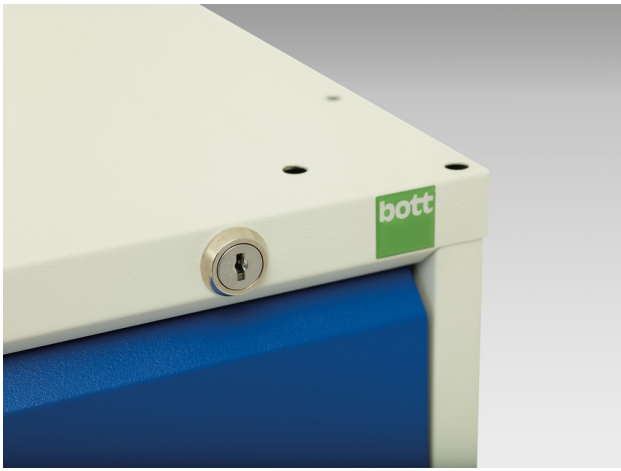

16925437. - verso drawer-door cabinet

Short Description

verso drawer-door cabinet with 2 drawers, drawer blocking & shelf
WxDxH: 800x550x900mm

Product Images

Additional Information

Product material	Sheet steel
Product surface	Powder coated
Width mm	800
Depth mm	550
Height mm	900
Drawer height 1	125 mm
Drawer 1 Internal Dimensions	mm x mm x mm
Drawer height 2	175 mm
Drawer 2 Internal Dimensions	mm x mm x mm
Door type	Plain
Door height 1	500 mm
Product images	1959/195960/verso_sl_16925437.19_01.jpg

Product Options

Colour:	Light grey / Anthracite grey
	Light grey / Crimson red
	Light grey / Gentian blue
	Light grey / Light grey