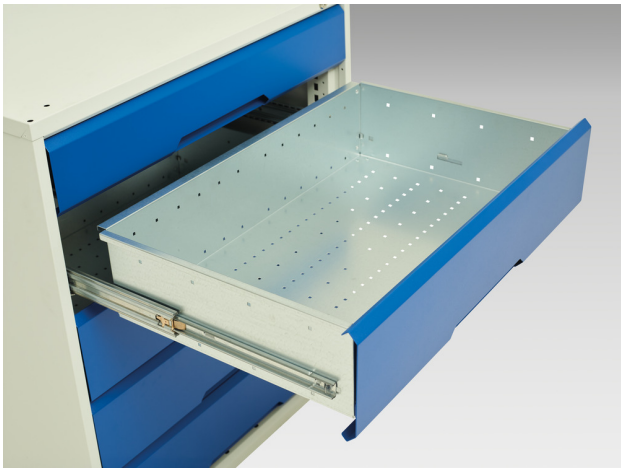


16925333. - verso drawer cabinet

Short Description

verso drawer cabinet with 8 drawers and a blocking mechanism

WxDxH: 525x550x900mm

Product Images

Additional Information

Product material	Sheet steel
Product surface	Powder coated
Width mm	525
Depth mm	550
Height mm	900
Drawer height 1	100 mm
Drawer 1 Internal Dimensions	mm x mm x mm
Drawer height 2	100 mm
Drawer 2 Internal Dimensions	mm x mm x mm
Drawer height 3	100 mm
Drawer 3 Internal Dimensions	mm x mm x mm
Drawer height 4	100 mm
Drawer 4 Internal Dimensions	mm x mm x mm
Drawer height 5	100 mm
Drawer 5 Internal Dimensions	mm x mm x mm
Drawer height 6	100 mm
Drawer 6 Internal Dimensions	mm x mm x mm
Drawer height 7	100 mm
Drawer 7 Internal Dimensions	mm x mm x mm
Drawer height 8	125 mm
Drawer 8 Internal Dimensions	mm x mm x mm
Product images	1960/196013/verso_sl_16925333.19_01.jpg

Product Options

Colour: Light grey / Anthracite grey

Light grey / Crimson red

Light grey / Gentian blue

Light grey / Light grey