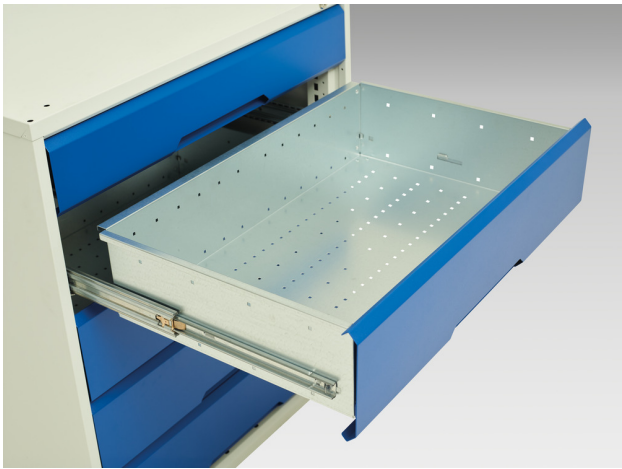

16925217. - verso drawer cabinet

Short Description

verso drawer cabinet with 5 drawers
WxDxH: 1050x550x900mm

Product Images

Additional Information

| | |
|------------------------------|---|
| Product material | Sheet steel |
| Product surface | Powder coated |
| Customs tariff number | 94032080 |
| Width mm | 1050 |
| Depth mm | 550 |
| Height mm | 900 |
| Drawer height 1 | 125 mm |
| Drawer 1 Internal Dimensions | mm x mm x mm |
| Drawer height 2 | 175 mm |
| Drawer 2 Internal Dimensions | mm x mm x mm |
| Drawer height 3 | 175 mm |
| Drawer 3 Internal Dimensions | mm x mm x mm |
| Drawer height 4 | 175 mm |
| Drawer 4 Internal Dimensions | mm x mm x mm |
| Drawer height 5 | 175 mm |
| Drawer 5 Internal Dimensions | mm x mm x mm |
| Product images | 1954/195401/verso_sl_16925217.19_01.jpg |

Product Options

| | |
|---------|------------------------------|
| Colour: | Light grey / Anthracite grey |
| | Light grey / Crimson red |
| | Light grey / Gentian blue |
| | Light grey / Light grey |