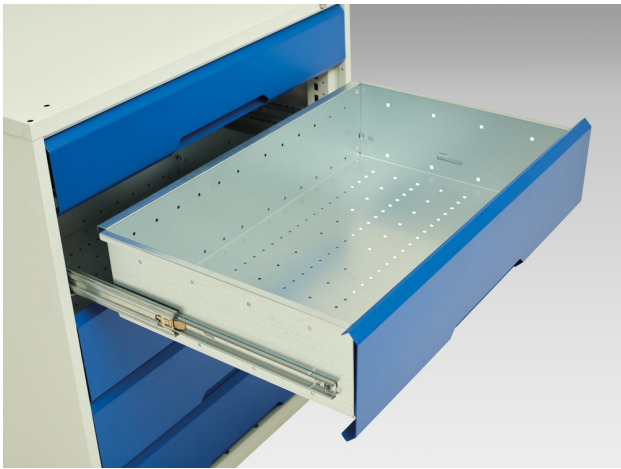

16925133. - verso drawer cabinet

Short Description

verso drawer cabinet with 8 drawers
WxDxH: 800x550x900mm

Product Images

Additional Information

Product material	Sheet steel
Product surface	Powder coated
Customs tariff number	94032080
Width mm	800
Depth mm	550
Height mm	900
Drawer height 1	100 mm
Drawer 1 Internal Dimensions	mm x mm x mm
Drawer height 2	100 mm
Drawer 2 Internal Dimensions	mm x mm x mm
Drawer height 3	100 mm
Drawer 3 Internal Dimensions	mm x mm x mm
Drawer height 4	100 mm
Drawer 4 Internal Dimensions	mm x mm x mm
Drawer height 5	100 mm
Drawer 5 Internal Dimensions	mm x mm x mm
Drawer height 6	100 mm
Drawer 6 Internal Dimensions	mm x mm x mm
Drawer height 7	100 mm
Drawer 7 Internal Dimensions	mm x mm x mm
Drawer height 8	125 mm
Drawer 8 Internal Dimensions	mm x mm x mm
Product images	1954/195411/verso_sl_16925133.19_01.jpg

Product Options

Colour:	Light grey / Anthracite grey
---------	------------------------------

	Light grey / Crimson red
--	--------------------------

	Light grey / Gentian blue
--	---------------------------