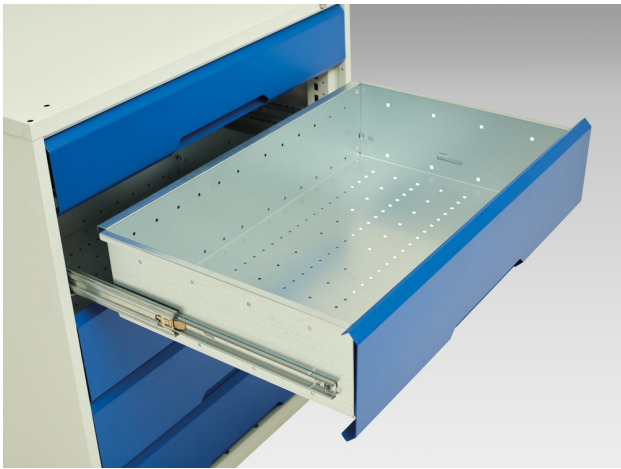

# 16925112. - verso drawer cabinet

## Short Description

---

verso drawer cabinet with 5 drawers  
WxDxH: 800x550x800mm

## Additional Information

---

Product material	Sheet steel
Product surface	Powder coated
Customs tariff number	94032080
Width mm	800
Depth mm	550
Height mm	800
Drawer height 1	100 mm
Drawer 1 Internal Dimensions	mm x mm x mm
Drawer height 2	100 mm
Drawer 2 Internal Dimensions	mm x mm x mm
Drawer height 3	175 mm
Drawer 3 Internal Dimensions	mm x mm x mm
Drawer height 4	175 mm
Drawer 4 Internal Dimensions	mm x mm x mm
Drawer height 5	175 mm
Drawer 5 Internal Dimensions	mm x mm x mm
Product images	1954/195418/verso_sl_16925112.19_01.jpg