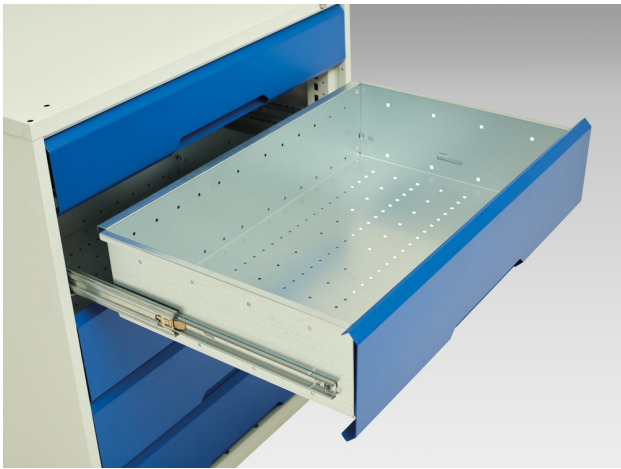

16925065. - verso drawer-door cabinet

Short Description

verso drawer-door cabinet with 4 drawers / cupboard

WxDxH: 525x550x1000mm

Product Images

Additional Information

Product material	Sheet steel
Product surface	Powder coated
Customs tariff number	94032080
Width mm	525
Depth mm	550
Height mm	1000
Drawer height 1	100 mm
Drawer 1 Internal Dimensions	mm x mm x mm
Drawer height 2	100 mm
Drawer 2 Internal Dimensions	mm x mm x mm
Drawer height 3	100 mm
Drawer 3 Internal Dimensions	mm x mm x mm
Drawer height 4	100 mm
Drawer 4 Internal Dimensions	mm x mm x mm
Door type	Plain
Door height 1	500 mm
Product images	1954/195422/verso_sl_16925065.19_01.jpg

Product Options

Colour:	Light grey / Anthracite grey
	Light grey / Crimson red
	Light grey / Gentian blue
	Light grey / Light grey