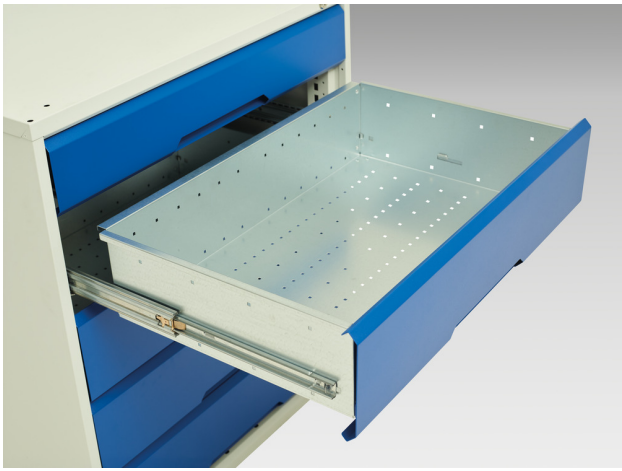

# 16925061. - verso drawer-door cabinet

## Short Description

verso drawer-door cabinet with 3 drawers / cupboard  
WxDxH: 525x550x1000mm

## Additional Information

---

Product material	Sheet steel
Product surface	Powder coated
Customs tariff number	94032080
Width mm	525
Depth mm	550
Height mm	1000
Drawer height 1	100 mm
Drawer 1 Internal Dimensions	mm x mm x mm
Drawer height 2	125 mm
Drawer 2 Internal Dimensions	mm x mm x mm
Drawer height 3	175 mm
Drawer 3 Internal Dimensions	mm x mm x mm
Door type	Plain
Door height 1	500 mm
Product images	1954/195423/verso_sl_16925061.19_01.jpg

## Product Options

---

Colour:	Light grey / Anthracite grey
	Light grey / Crimson red
	Light grey / Gentian blue
	Light grey / Light grey