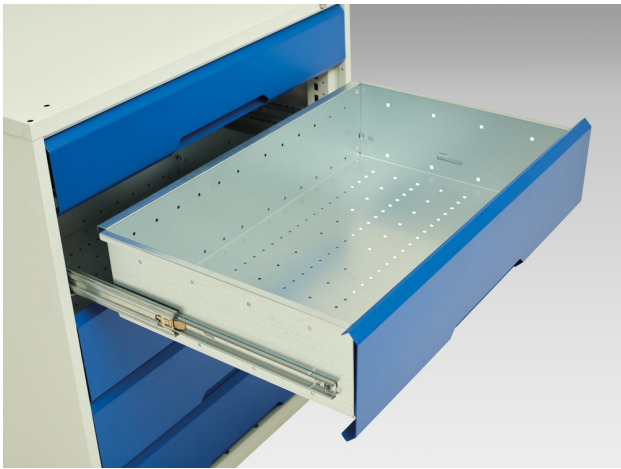

16925057. - verso drawer cabinet

Short Description

verso drawer cabinet with 9 drawers
WxDxH: 525x550x1000mm

Product Images

Additional Information

Product material	Sheet steel
Product surface	Powder coated
Customs tariff number	94032080
Width mm	525
Depth mm	550
Height mm	1000
Drawer height 1	100 mm
Drawer 1 Internal Dimensions	mm x mm x mm
Drawer height 2	100 mm
Drawer 2 Internal Dimensions	mm x mm x mm
Drawer height 3	100 mm
Drawer 3 Internal Dimensions	mm x mm x mm
Drawer height 4	100 mm
Drawer 4 Internal Dimensions	mm x mm x mm
Drawer height 5	100 mm
Drawer 5 Internal Dimensions	mm x mm x mm
Drawer height 6	100 mm
Drawer 6 Internal Dimensions	mm x mm x mm
Drawer height 7	100 mm
Drawer 7 Internal Dimensions	mm x mm x mm
Drawer height 8	100 mm
Drawer 8 Internal Dimensions	mm x mm x mm
Drawer height 9	125 mm
Drawer 9 Internal Dimensions	mm x mm x mm
Product images	1954/195424/verso_sl_16925057.19_01.jpg

Product Options

Colour: Light grey / Anthracite grey

Light grey / Crimson red

Light grey / Gentian blue

Light grey / Light grey