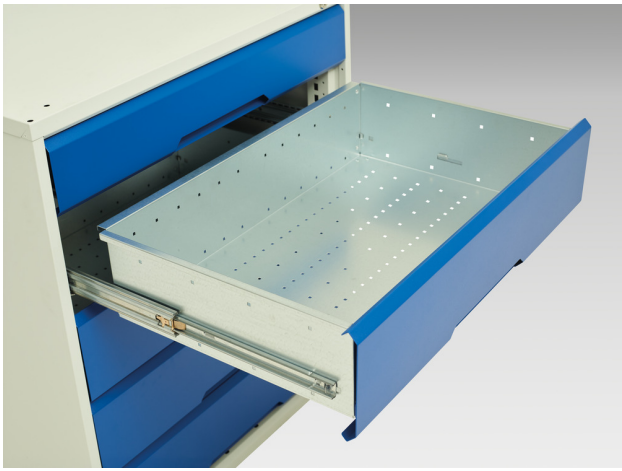

16925049. - verso drawer cabinet

Short Description

verso drawer cabinet with 7 drawers
WxDxH: 525x550x1000mm

Product Images

Additional Information

Product material	Sheet steel
Product surface	Powder coated
Customs tariff number	94032080
Width mm	525
Depth mm	550
Height mm	1000
Drawer height 1	100 mm
Drawer 1 Internal Dimensions	mm x mm x mm
Drawer height 2	100 mm
Drawer 2 Internal Dimensions	mm x mm x mm
Drawer height 3	125 mm
Drawer 3 Internal Dimensions	mm x mm x mm
Drawer height 4	125 mm
Drawer 4 Internal Dimensions	mm x mm x mm
Drawer height 5	125 mm
Drawer 5 Internal Dimensions	mm x mm x mm
Drawer height 6	175 mm
Drawer 6 Internal Dimensions	mm x mm x mm
Drawer height 7	175 mm
Drawer 7 Internal Dimensions	mm x mm x mm
Product images	1954/195425/verso_sl_16925049.19_01.jpg

Product Options

Colour:	Light grey / Anthracite grey
---------	------------------------------

	Light grey / Crimson red
--	--------------------------

	Light grey / Gentian blue
--	---------------------------