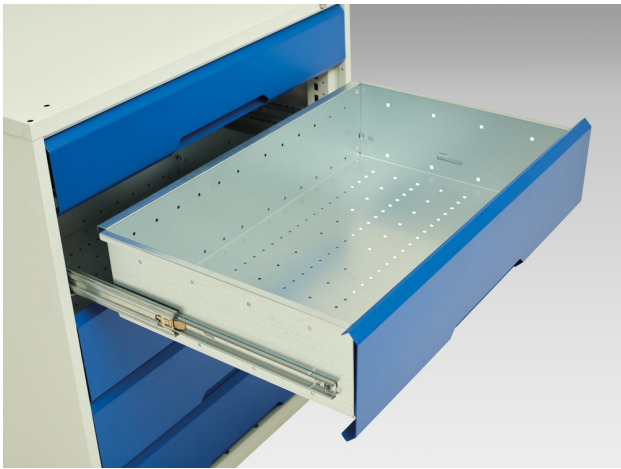

16925016. - verso drawer-door cabinet

Short Description

verso drawer-door cabinet with 2 drawers / cupboard

WxDxH: 525x550x800mm

Product Images

Additional Information

Product material	Sheet steel
Product surface	Powder coated
Customs tariff number	94032080
Width mm	525
Depth mm	550
Height mm	800
Drawer height 1	100 mm
Drawer 1 Internal Dimensions	mm x mm x mm
Drawer height 2	100 mm
Drawer 2 Internal Dimensions	mm x mm x mm
Door type	Plain
Door height 1	500 mm
Product images	1954/195431/verso_sl_16925016.19_01.jpg

Product Options

Colour:	Light grey / Anthracite grey
	Light grey / Crimson red
	Light grey / Gentian blue
	Light grey / Light grey