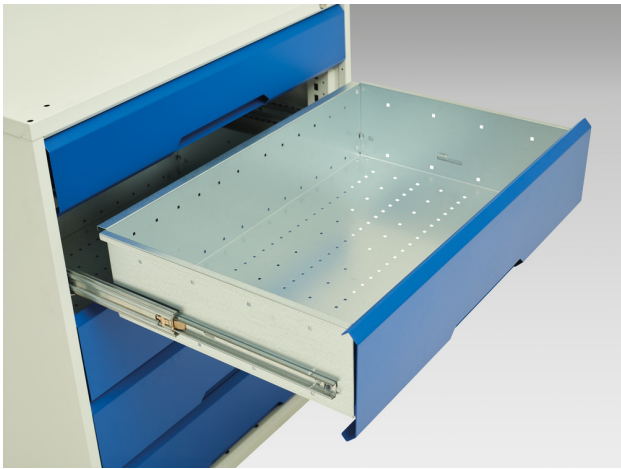

# 16925015. - verso drawer cabinet

## Short Description

---

verso drawer cabinet with 7 drawers  
WxDxH: 525x550x800mm

## Additional Information

---

Product material	Sheet steel
Product surface	Powder coated
Customs tariff number	94032080
Width mm	525
Depth mm	550
Height mm	800
Drawer height 1	100 mm
Drawer 1 Internal Dimensions	mm x mm x mm
Drawer height 2	100 mm
Drawer 2 Internal Dimensions	mm x mm x mm
Drawer height 3	100 mm
Drawer 3 Internal Dimensions	mm x mm x mm
Drawer height 4	100 mm
Drawer 4 Internal Dimensions	mm x mm x mm
Drawer height 5	100 mm
Drawer 5 Internal Dimensions	mm x mm x mm
Drawer height 6	100 mm
Drawer 6 Internal Dimensions	mm x mm x mm
Drawer height 7	125 mm
Drawer 7 Internal Dimensions	mm x mm x mm
Product images	1954/195432/verso_sl_16925015.19_01.jpg