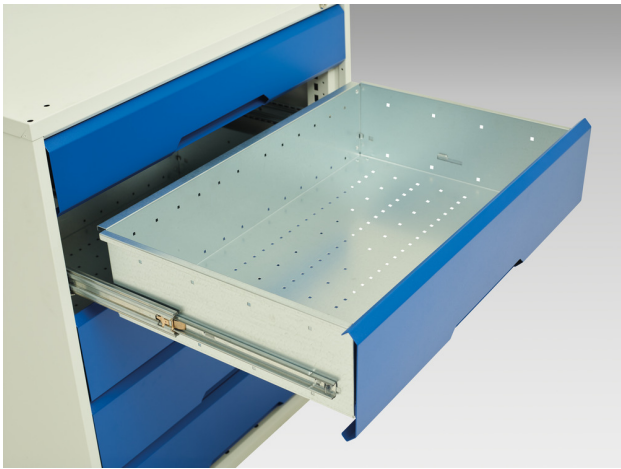

# 16925014. - verso drawer cabinet

## Short Description

---

verso drawer cabinet with 6 drawers  
WxDxH: 525x550x800mm

## Additional Information

---

Product material	Sheet steel
Product surface	Powder coated
Customs tariff number	94032080
Width mm	525
Depth mm	550
Height mm	800
Drawer height 1	100 mm
Drawer 1 Internal Dimensions	mm x mm x mm
Drawer height 2	125 mm
Drawer 2 Internal Dimensions	mm x mm x mm
Drawer height 3	125 mm
Drawer 3 Internal Dimensions	mm x mm x mm
Drawer height 4	125 mm
Drawer 4 Internal Dimensions	mm x mm x mm
Drawer height 5	125 mm
Drawer 5 Internal Dimensions	mm x mm x mm
Drawer height 6	125 mm
Drawer 6 Internal Dimensions	mm x mm x mm
Product images	1954/195433/verso_sl_16925014.19_01.jpg