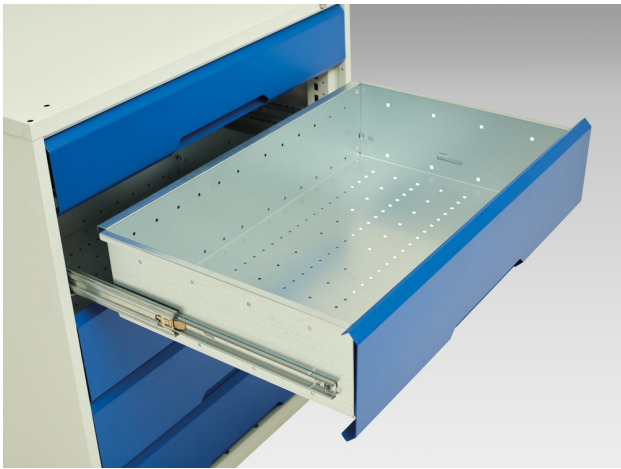

16925012. - verso drawer cabinet

Short Description

verso drawer cabinet with 5 drawers
WxDxH: 525x550x800mm

Product Images

Additional Information

Product material	Sheet steel
Product surface	Powder coated
Customs tariff number	94032080
Width mm	525
Depth mm	550
Height mm	800
Drawer height 1	100 mm
Drawer 1 Internal Dimensions	mm x mm x mm
Drawer height 2	100 mm
Drawer 2 Internal Dimensions	mm x mm x mm
Drawer height 3	175 mm
Drawer 3 Internal Dimensions	mm x mm x mm
Drawer height 4	175 mm
Drawer 4 Internal Dimensions	mm x mm x mm
Drawer height 5	175 mm
Drawer 5 Internal Dimensions	mm x mm x mm
Product images	1954/195434/verso_sl_16925012.19_01.jpg

Product Options

Colour:	Light grey / Anthracite grey
	Light grey / Crimson red
	Light grey / Gentian blue
	Light grey / Light grey