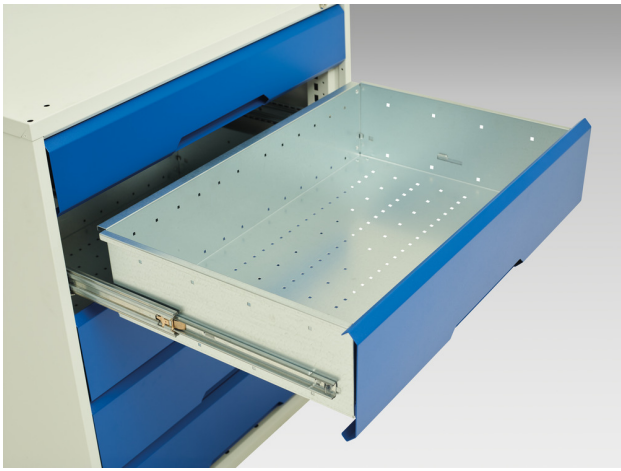

# 16925433. - verso drawer cabinet

## Short Description

---

verso drawer cabinet with 8 drawers and a blocking mechanism  
WxDxH: 800x550x900mm

## Additional Information

---

Product material	Sheet steel
Product surface	Powder coated
Width mm	800
Depth mm	550
Height mm	900
Drawer height 1	100 mm
Drawer 1 Internal Dimensions	mm x mm x mm
Drawer height 2	100 mm
Drawer 2 Internal Dimensions	mm x mm x mm
Drawer height 3	100 mm
Drawer 3 Internal Dimensions	mm x mm x mm
Drawer height 4	100 mm
Drawer 4 Internal Dimensions	mm x mm x mm
Drawer height 5	100 mm
Drawer 5 Internal Dimensions	mm x mm x mm
Drawer height 6	100 mm
Drawer 6 Internal Dimensions	mm x mm x mm
Drawer height 7	100 mm
Drawer 7 Internal Dimensions	mm x mm x mm
Drawer height 8	125 mm
Drawer 8 Internal Dimensions	mm x mm x mm
Product images	1959/195964/verso_sl_16925433.19_01.jpg