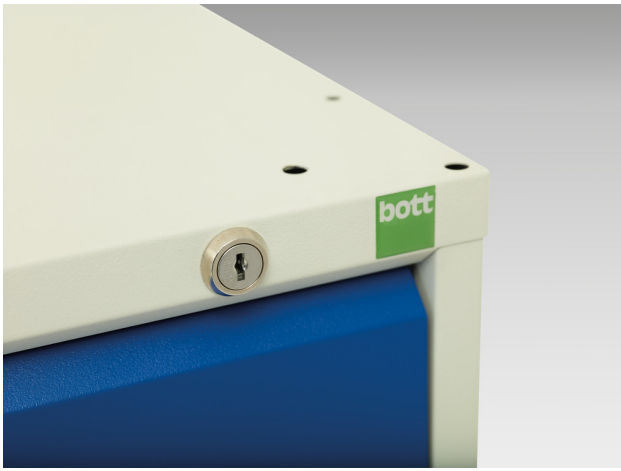

# 16925429. - verso drawer cabinet

## Short Description

verso drawer cabinet with 7 drawers and a blocking mechanism  
WxDxH: 800x550x900mm

## Additional Information

---

Product material	Sheet steel
Product surface	Powder coated
Width mm	800
Depth mm	550
Height mm	900
Drawer height 1	100 mm
Drawer 1 Internal Dimensions	mm x mm x mm
Drawer height 2	100 mm
Drawer 2 Internal Dimensions	mm x mm x mm
Drawer height 3	100 mm
Drawer 3 Internal Dimensions	mm x mm x mm
Drawer height 4	100 mm
Drawer 4 Internal Dimensions	mm x mm x mm
Drawer height 5	125 mm
Drawer 5 Internal Dimensions	mm x mm x mm
Drawer height 6	125 mm
Drawer 6 Internal Dimensions	mm x mm x mm
Drawer height 7	175 mm
Drawer 7 Internal Dimensions	mm x mm x mm
Product images	1959/195968/verso_sl_16925429.19_01.jpg

## Product Options

---

Colour: Light grey / Anthracite grey

Light grey / Crimson red

Light grey / Gentian blue

Light grey / Light grey