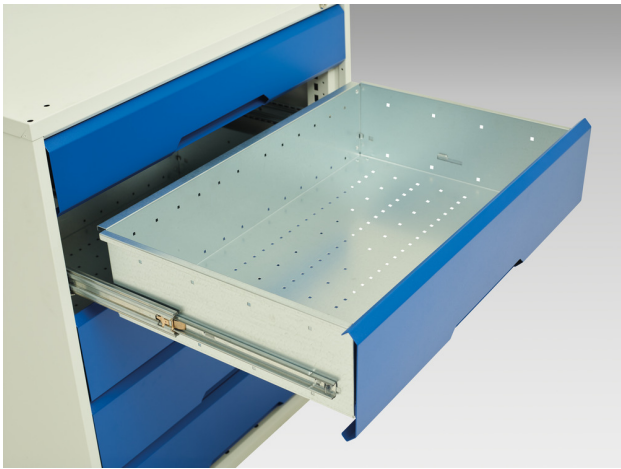

# 16925429. - verso drawer cabinet

## Short Description

verso drawer cabinet with 7 drawers and a blocking mechanism  
WxDxH: 800x550x900mm

## Additional Information

---

Product material	Sheet steel
Product surface	Powder coated
Width mm	800
Depth mm	550
Height mm	900
Drawer height 1	100 mm
Drawer 1 Internal Dimensions	mm x mm x mm
Drawer height 2	100 mm
Drawer 2 Internal Dimensions	mm x mm x mm
Drawer height 3	100 mm
Drawer 3 Internal Dimensions	mm x mm x mm
Drawer height 4	100 mm
Drawer 4 Internal Dimensions	mm x mm x mm
Drawer height 5	125 mm
Drawer 5 Internal Dimensions	mm x mm x mm
Drawer height 6	125 mm
Drawer 6 Internal Dimensions	mm x mm x mm
Drawer height 7	175 mm
Drawer 7 Internal Dimensions	mm x mm x mm
Product images	1959/195968/verso_sl_16925429.19_01.jpg

## Product Options

---

Colour: Light grey / Anthracite grey

Light grey / Crimson red

Light grey / Gentian blue

Light grey / Light grey