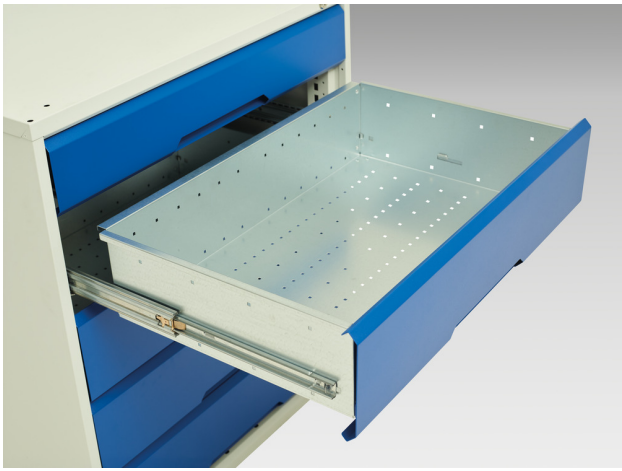

16925233. - verso drawer cabinet

Short Description

verso drawer cabinet with 8 drawers
WxDxH: 1050x550x900mm

Product Images

Additional Information

Product material	Sheet steel
Product surface	Powder coated
Customs tariff number	94032080
Width mm	1050
Depth mm	550
Height mm	900
Drawer height 1	100 mm
Drawer 1 Internal Dimensions	mm x mm x mm
Drawer height 2	100 mm
Drawer 2 Internal Dimensions	mm x mm x mm
Drawer height 3	100 mm
Drawer 3 Internal Dimensions	mm x mm x mm
Drawer height 4	100 mm
Drawer 4 Internal Dimensions	mm x mm x mm
Drawer height 5	100 mm
Drawer 5 Internal Dimensions	mm x mm x mm
Drawer height 6	100 mm
Drawer 6 Internal Dimensions	mm x mm x mm
Drawer height 7	100 mm
Drawer 7 Internal Dimensions	mm x mm x mm
Drawer height 8	125 mm
Drawer 8 Internal Dimensions	mm x mm x mm
Product images	1953/195398/verso_sl_16925233.19_01.jpg

Product Options

Colour:	Light grey / Anthracite grey
---------	------------------------------

	Light grey / Crimson red
--	--------------------------

	Light grey / Gentian blue
--	---------------------------