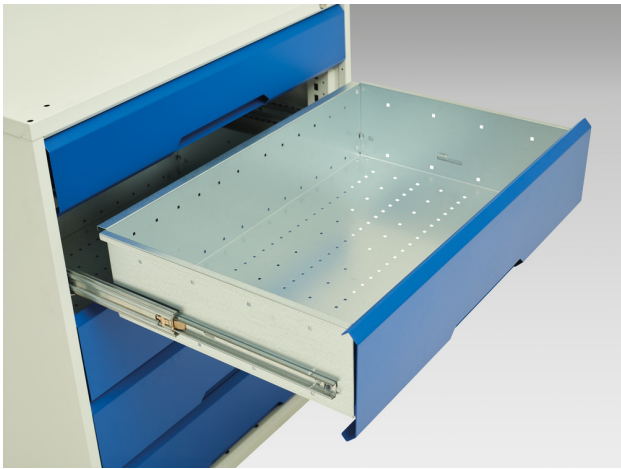

16925114. - verso drawer cabinet

Short Description

verso drawer cabinet with 6 drawers
WxDxH: 800x550x800mm

Product Images

Additional Information

Product material	Sheet steel
Product surface	Powder coated
Customs tariff number	94032080
Width mm	800
Depth mm	550
Height mm	800
Drawer height 1	100 mm
Drawer 1 Internal Dimensions	mm x mm x mm
Drawer height 2	125 mm
Drawer 2 Internal Dimensions	mm x mm x mm
Drawer height 3	125 mm
Drawer 3 Internal Dimensions	mm x mm x mm
Drawer height 4	125 mm
Drawer 4 Internal Dimensions	mm x mm x mm
Drawer height 5	125 mm
Drawer 5 Internal Dimensions	mm x mm x mm
Drawer height 6	125 mm
Drawer 6 Internal Dimensions	mm x mm x mm
Product images	1954/195417/verso_sl_16925114.19_01.jpg

Product Options

Colour:	Light grey / Anthracite grey
	Light grey / Crimson red
	Light grey / Gentian blue
	Light grey / Light grey